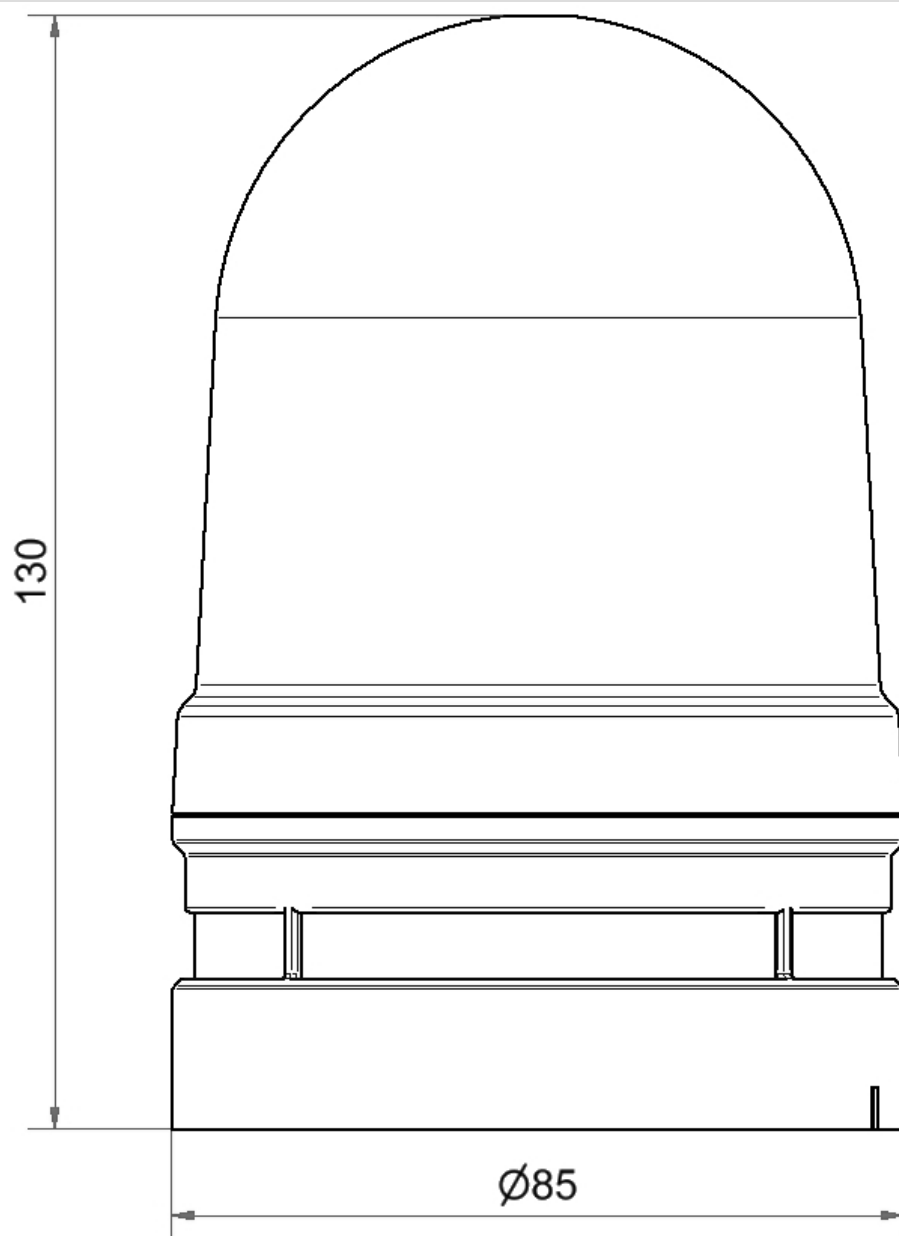

Midi / EvoSIGNAL

Midi TwinLIGHT Combi 12/24VAC/DC YE

DRAWING

For additional installation and mounting information, refer to the appropriate user guide at www.werma.com. This printed copy is for information only and is subject to alteration.