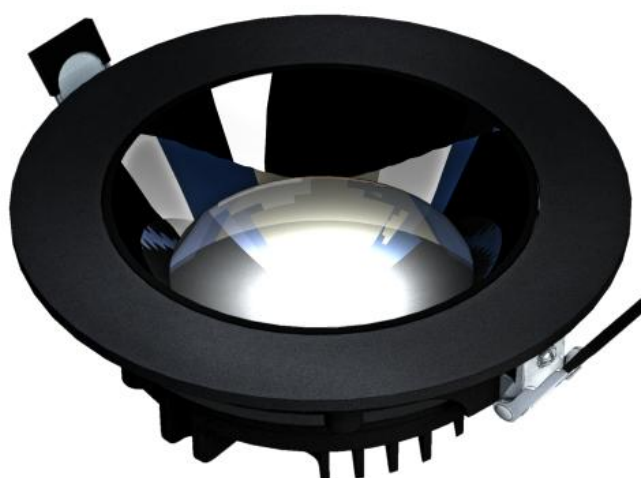

WLD+20034_ZASILACZ

WLD+20034_ZASILACZ

Technical data

Code WLD+20034_ZASILACZ

Related documents

 Declaration of Conformity