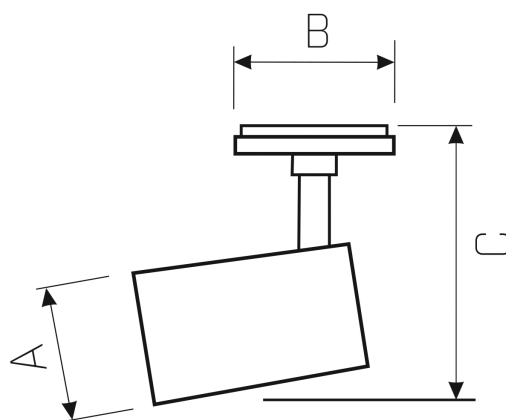

PESO 1

WOJP03294

LED luminaire PESO 1, with a power of 19 W, high light efficacy 150 lm/W. It is made of high-quality components, supported by a 5-year warranty. Lights up with neutral light - the most universal colour (4000K), which is suitable for the rooms we use on a daily basis, ensuring comfort during everyday activities. Narrow beam angle 12° gives directional light so that selected objects or surfaces can be better exposed. Designed for recessed mounting.

Power	19 W	Voltage	230 V
Colour temperature	4000 K	Colour of light	Neutral white
Beam angle	12 °	Degree of protection (IP)	IP20

Technical data

Code	W0JP03294
Power	19 W
Nominal current	90.9 mA
Voltage	230 V
Energy consumption	19 kWh/1000h
Frequency	50HZ Hz
Protection class	II
Power supply included	+
Manufacturer of power supply	TCI
Power factor	0.93
Useful luminous flux*	2850 lm (360°)
Luminous flux**	1710 lm (360°)
Lamp efficacy	150 lm/W
Colour temperature	4000 K
Colour of light	Neutral white
Beam angle	12 °
RA	80
Light source included	+
Producer of LED diodes	CREE
Uniformity of color SDCM max	3
Dimmable	OPC
Working temperature range	-20/+40 °
Lifespan	50000 h
Housing material	Aluminum
Degree of protection (IP)	IP20
Colour	White
Dimension (AxBxC)	82x115x100 mm
Mounting hole	92x92 mm
For use	Inside
Assembly method	Recessed
Application	Inside
Made in	PL