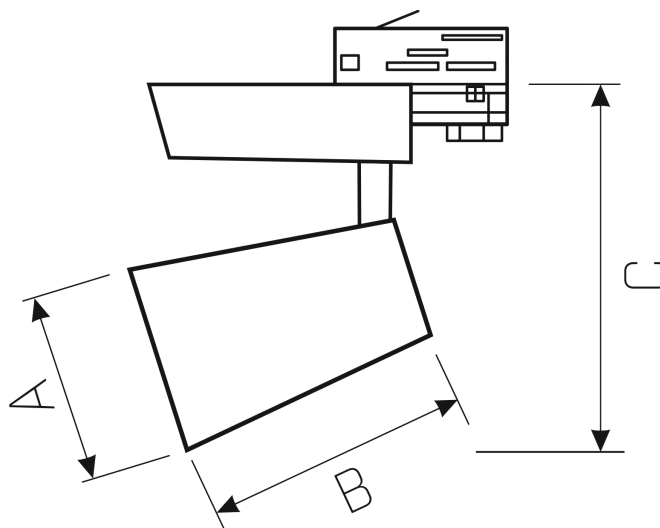

# ESTRA

WOJP00346

LED luminaire ESTRA, with a power of 35 W, high light efficacy 110 lm/W. It is made of high-quality components, supported by a 5-year warranty. It also stands out for its very high colour rendering index RA>90. It shines with a warm light (3000K), which promotes relaxation and rest, making the illuminated room cosier. Narrow beam angle 24° gives directional light so that selected objects or surfaces can be better exposed. Designed to be mounted on a track.

Power	<b>35 W</b>	Voltage	<b>230 V</b>
Colour temperature	<b>3000 K</b>	Colour of light	<b>WW</b>
Beam angle	<b>24 °</b>	Degree of protection (IP)	<b>IP20</b>

## Technical data

Code	WQJP00346
Power	35 W
Nominal current	167.4 mA
Voltage	230 V
Energy consumption	35 kWh/1000h
Frequency	50HZ Hz
Protection class	I
Power supply included	+
Manufacturer of power supply	TRIDONIC
Power factor	0.93
Useful luminous flux*	3850 lm (360°)
Luminous flux**	3150 lm (360°)
Lamp efficacy	110 lm/W
Colour temperature	3000 K
Colour of light	WW
Beam angle	24 °
RA	90
Light source included	+
Producer of LED diodes	CREE
Uniformity of color SDCM max	3
Dimmable	OPC
Working temperature range	-20/+40 °
Lifespan	50000 h
Housing material	Aluminum
Degree of protection (IP)	IP20
Colour	White
Dimension (AxBxC)	109x130x190 mm
For use	Inside
Assembly method	on track
Application	Inside
Made in	PL