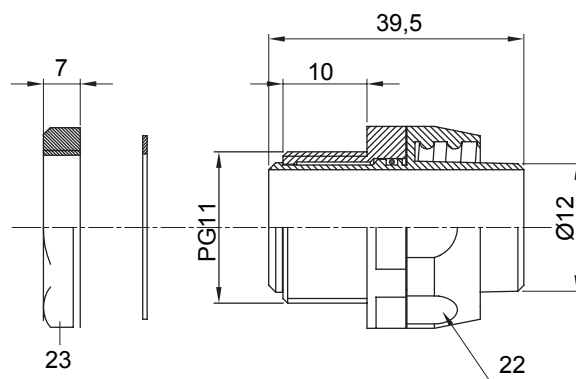

Straight and revolving coupling device for sheath with IP54 protection degree.

Colour	Grey RAL 7035	IP degree	IP54
PG pitch	11	Sheath Ø (mm)	12
Type of pitch	PG11	Type	Revolving
Electrocod	210		

DIMENSIONAL