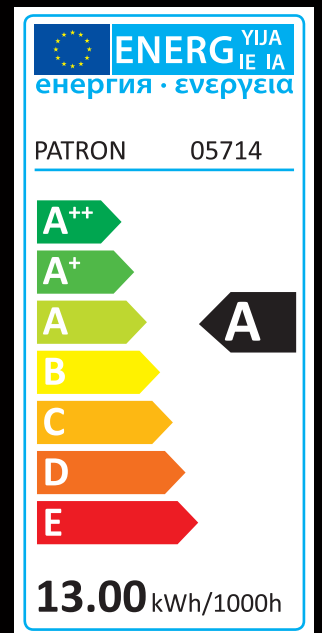

PATRON

FLUORESCENT TUBE

05714

Manufactured in PRC

CE EAC

Strada Alexandru Ghica 148,
Alexandria, Romania

Strada Ștefan cel Mare 2/20,
Strășeni, Moldova

www.patronbulbs.com