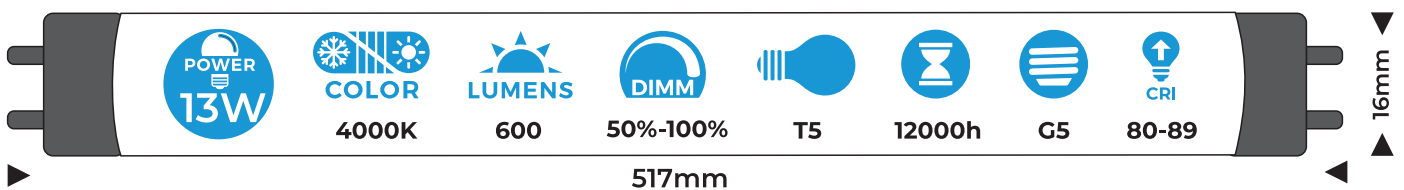

PATRON

FLUORESCENT TUBE

05714

Manufactured in PRC

CE EAC

Strada Alexandru Ghica 148,
Alexandria, Romania

Strada Ștefan cel Mare 2/20,
Strășeni, Moldova

www.patronbulbs.com