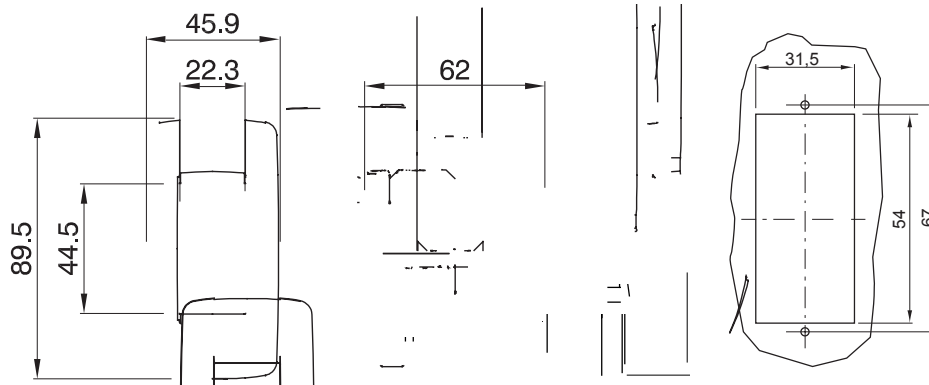

Product Data Sheet

GW16711TB

CHORUSMART - Domestic range

Range of ChoruSmart domestic series plates, made in a wide variety of shapes, colours, materials and finishes. It includes five different shapes (ONE, GEO, EGO, LUX, ICE and ICE Touch) for rectangular boxes with a capacity of up to 12 modules and three different shapes (ONE International, GEO International and LUX International) suitable for round/square boxes, both single and combined in horizontal or vertical configurations, with a capacity of 2 up to 2+2+2+2 modules. All ChoruSmart domestic series plates use the same supports, without the need for additional adapters. The range also includes blank plates, watertight IP55 plates and contour plates.

Description	1 module	Colour Plate	Glossy white
Finishing	Glossy	Characteristics	Halogen free
Glow wire test	650 °C	Thermo-pressure with ball	70 °C
Standard	EN 60670-1	Electrocod	0110

DIMENSIONAL

TECHNICAL SYMBOLOGY

GWT

650 °C

70 °C

STANDARDS/APPROVALS