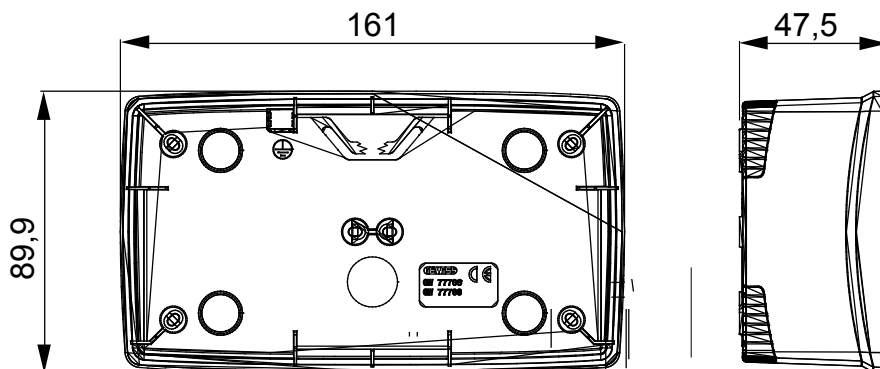

Product Data Sheet

GW16753

CHORUSMART - Domestic range

A range of tabletop panels, wall boxes and self-supporting wall enclosures suitable for housing ChorusSmart modular devices. Wall boxes and panels, available in black and white, must be completed with ChorusSmart support and One plates. The self-supporting enclosures, available in grey RAL 7035, are characterised in IP40 and IP55 versions: both have pre-cut knockouts, and the watertight version is also provided with a door with a transparent UV membrane. Self-supporting boxes and enclosures are designed to be fitted with an earth terminal.

Description	2+2 modules	Type	Horizontal
Colour	Satin White	Characteristics	Halogen free
Support	GW16822	Suitable for plates	ONE International
Torque screws tightening	0.8 Newton/meter	Outer dim. LxHxD (mm)	161x90x46
Glow wire test	650 °C	Thermo-pressure with ball	70 °C
Standard	EN 60670-1	Installation temperature	-5 +60 °C
Electrocod	0110		

DIMENSIONAL

TECHNICAL SYMBOLOGY

GWT

650 °C

70 °C

INSTALLATION

min

max