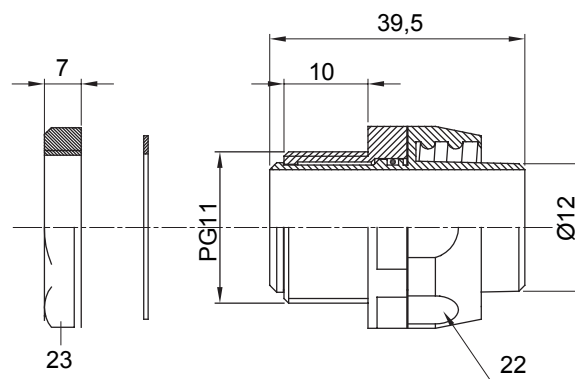

Product Data Sheet

DX54512

DF Range

Straight and revolving coupling device for sheath with IP54 protection degree.

Colour	Black RAL 9005	IP degree	IP54
PG pitch	11	Sheath Ø (mm)	12
Type	Revolving	Electrocod	210

DIMENSIONAL

TECHNICAL SYMBOLOGY

IP

IP54

STANDARDS/APPROVALS