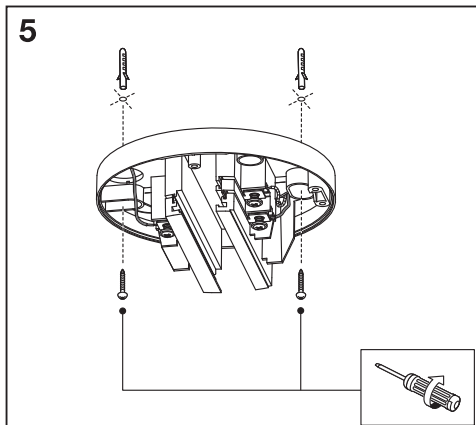

## TRACKLIGHT ROUND BASE

---

	<b>EAN</b>	<b>IP</b>	<b>Δ (°C)</b>	<b>V~</b>	<b>Hz</b>
<b>TRACKLIGHT ROUND BASE BK</b>	4058075764200	20	-20...+40	220-240	50/60
<b>TRACKLIGHT ROUND BASE WT</b>	4058075764224	20	-20...+40	220-240	50/60

Item	Model	Socket	Dimension L x W x H	Color	EAN
A	TRACKLIGHT SPOT CYLINDER	GU10	140 x 55 x 130 mm	White Black	4058075756588 4058075756625
B	TRACKLIGHT SPOT MINICYLINDER	GU10	135 x 65 x 93 mm	White Black	4058075756649 4058075756663
C	TRACKLIGHT SPOT CYLINDER	GU10	142 x 65 x 93 mm	White Black	4058075756687 4058075756700
D	SMART WIFI TRACKL SPOT CIRCLE TUNABLE	Integrated LED	ø120 x 95 mm	White Black	4058075759749 4058075759763
E	SMART WIFI TRACKL SPOT OSAKA TUNABLE	Integrated LED	64.5 x 92 x 140 mm	White Black	4058075759787 4058075759800
F	TRACKLIGHT RAIL	-	1000 x 35 x 18 mm	White Black	4058075763920 4058075763944
G	TRACKLIGHT SUPPLY CONNECTOR	-	104 x 35 x 18 mm	White Black	4058075763968 4058075763982
H	TRACKLIGHT LINEAR CONNECTOR	-	64 x 35 x 18 mm	White Black	4058075764002 4058075764026
I	TRACKLIGHT CORNER CONNECTOR	-	104 x 104 x 18 mm	White Black	4058075764040 4058075764064
J	TRACKLIGHT FLEXIBLE CONNECTOR	-	290 x 35 x 18 mm	White Black	4058075764088 4058075764101
K	TRACKLIGHT CROSS CONNECTOR	-	172 x 172 x 18 mm	White Black	4058075764125 4058075764149
L	TRACKLIGHT SUSPENSION KIT	-	61 x 33 x 15 / ø40 x 47 mm	White Black	4058075764163 4058075764187
M	TRACKLIGHT ROUND BASE	-	32 x ø100 mm	White Black	4058075764200 4058075764224