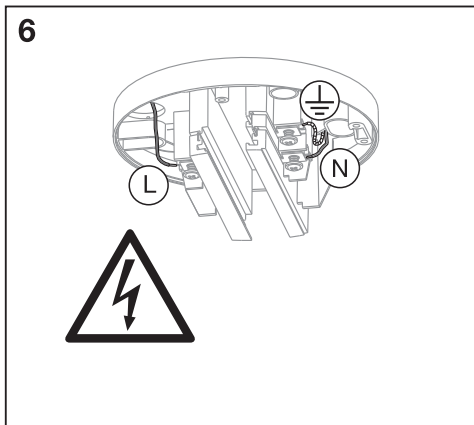

## TRACKLIGHT ROUND BASE

---

	<b>EAN</b>	<b>IP</b>	<b>Δ (°C)</b>	<b>V~</b>	<b>Hz</b>
<b>TRACKLIGHT ROUND BASE BK</b>	4058075764200	20	-20...+40	220-240	50/60
<b>TRACKLIGHT ROUND BASE WT</b>	4058075764224	20	-20...+40	220-240	50/60

Item	Model	Socket	Dimension L x W x H	Color	EAN
A	TRACKLIGHT SPOT CYLINDER	GU10	140 x 55 x 130 mm	White Black	4058075756588 4058075756625
B	TRACKLIGHT SPOT MINICYLINDER	GU10	135 x 65 x 93 mm	White Black	4058075756649 4058075756663
C	TRACKLIGHT SPOT CYLINDER	GU10	142 x 65 x 93 mm	White Black	4058075756687 4058075756700
D	SMART WIFI TRACKL SPOT CIRCLE TUNABLE	Integrated LED	ø120 x 95 mm	White Black	4058075759749 4058075759763
E	SMART WIFI TRACKL SPOT OSAKA TUNABLE	Integrated LED	64.5 x 92 x 140 mm	White Black	4058075759787 4058075759800
F	TRACKLIGHT RAIL	-	1000 x 35 x 18 mm	White Black	4058075763920 4058075763944
G	TRACKLIGHT SUPPLY CONNECTOR	-	104 x 35 x 18 mm	White Black	4058075763968 4058075763982
H	TRACKLIGHT LINEAR CONNECTOR	-	64 x 35 x 18 mm	White Black	4058075764002 4058075764026
I	TRACKLIGHT CORNER CONNECTOR	-	104 x 104 x 18 mm	White Black	4058075764040 4058075764064
J	TRACKLIGHT FLEXIBLE CONNECTOR	-	290 x 35 x 18 mm	White Black	4058075764088 4058075764101
K	TRACKLIGHT CROSS CONNECTOR	-	172 x 172 x 18 mm	White Black	4058075764125 4058075764149
L	TRACKLIGHT SUSPENSION KIT	-	61 x 33 x 15 / ø40 x 47 mm	White Black	4058075764163 4058075764187
M	TRACKLIGHT ROUND BASE	-	32 x ø100 mm	White Black	4058075764200 4058075764224