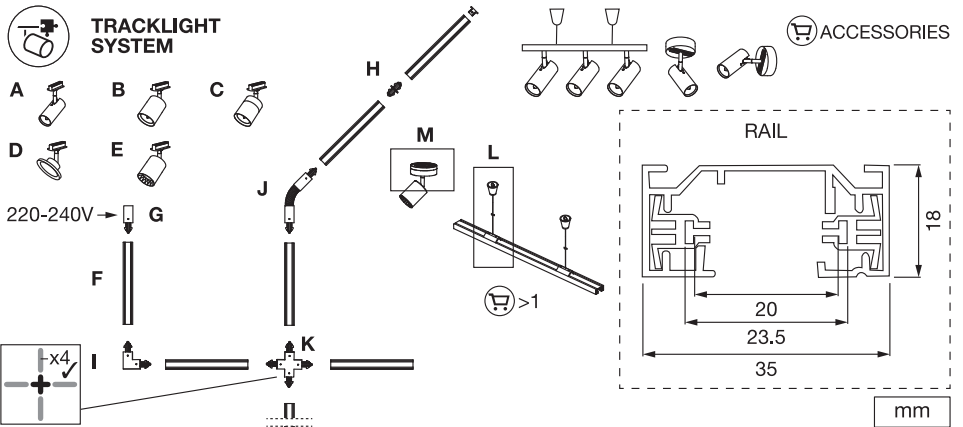

Item	Model	Socket	Dimension L x W x H	Color	EAN
A	TRACKLIGHT SPOT CYLINDER	GU10	140 x 55 x 130 mm	White Black	4058075756588 4058075756625
B	TRACKLIGHT SPOT MINICYLINDER	GU10	135 x 65 x 93 mm	White Black	4058075756649 4058075756663
C	TRACKLIGHT SPOT CYLINDER	GU10	142 x 65 x 93 mm	White Black	4058075756687 4058075756700
D	SMART WIFI TRACKL SPOT CIRCLE TUNABLE	Integrated LED	ø120 x 95 mm	White Black	4058075759749 4058075759763
E	SMART WIFI TRACKL SPOT OSAKA TUNABLE	Integrated LED	64.5 x 92 x 140 mm	White Black	4058075759787 4058075759800
F	TRACKLIGHT RAIL	-	1000 x 35 x 18 mm	White Black	4058075763920 4058075763944
G	TRACKLIGHT SUPPLY CONNECTOR	-	104 x 35 x 18 mm	White Black	4058075763968 4058075763982
H	TRACKLIGHT LINEAR CONNECTOR	-	64 x 35 x 18 mm	White Black	4058075764002 4058075764026
I	TRACKLIGHT CORNER CONNECTOR	-	104 x 104 x 18 mm	White Black	4058075764040 4058075764064
J	TRACKLIGHT FLEXIBLE CONNECTOR	-	290 x 35 x 18 mm	White Black	4058075764088 4058075764101
K	TRACKLIGHT CROSS CONNECTOR	-	172 x 172 x 18 mm	White Black	4058075764125 4058075764149
L	TRACKLIGHT SUSPENSION KIT	-	61 x 33 x 15 / ø40 x 47 mm	White Black	4058075764163 4058075764187
M	TRACKLIGHT ROUND BASE	-	32 x ø100 mm	White Black	4058075764200 4058075764224