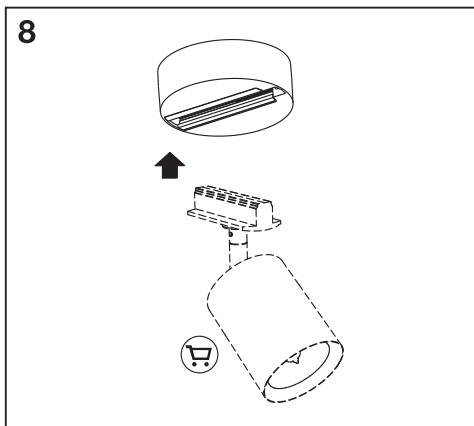

## TRACKLIGHT ROUND BASE

---

	<b>EAN</b>	<b>IP</b>	<b>Δ (°C)</b>	<b>V~</b>	<b>Hz</b>
<b>TRACKLIGHT ROUND BASE BK</b>	4058075764200	20	-20...+40	220-240	50/60
<b>TRACKLIGHT ROUND BASE WT</b>	4058075764224	20	-20...+40	220-240	50/60

Item	Model	Socket	Dimension L x W x H	Color	EAN
A	TRACKLIGHT SPOT CYLINDER	GU10	140 x 55 x 130 mm	White Black	4058075756588 4058075756625
B	TRACKLIGHT SPOT MINICYLINDER	GU10	135 x 65 x 93 mm	White Black	4058075756649 4058075756663
C	TRACKLIGHT SPOT CYLINDER	GU10	142 x 65 x 93 mm	White Black	4058075756687 4058075756700
D	SMART WIFI TRACKL SPOT CIRCLE TUNABLE	Integrated LED	ø120 x 95 mm	White Black	4058075759749 4058075759763
E	SMART WIFI TRACKL SPOT OSAKA TUNABLE	Integrated LED	64.5 x 92 x 140 mm	White Black	4058075759787 4058075759800
F	TRACKLIGHT RAIL	-	1000 x 35 x 18 mm	White Black	4058075763920 4058075763944
G	TRACKLIGHT SUPPLY CONNECTOR	-	104 x 35 x 18 mm	White Black	4058075763968 4058075763982
H	TRACKLIGHT LINEAR CONNECTOR	-	64 x 35 x 18 mm	White Black	4058075764002 4058075764026
I	TRACKLIGHT CORNER CONNECTOR	-	104 x 104 x 18 mm	White Black	4058075764040 4058075764064
J	TRACKLIGHT FLEXIBLE CONNECTOR	-	290 x 35 x 18 mm	White Black	4058075764088 4058075764101
K	TRACKLIGHT CROSS CONNECTOR	-	172 x 172 x 18 mm	White Black	4058075764125 4058075764149
L	TRACKLIGHT SUSPENSION KIT	-	61 x 33 x 15 / ø40 x 47 mm	White Black	4058075764163 4058075764187
M	TRACKLIGHT ROUND BASE	-	32 x ø100 mm	White Black	4058075764200 4058075764224