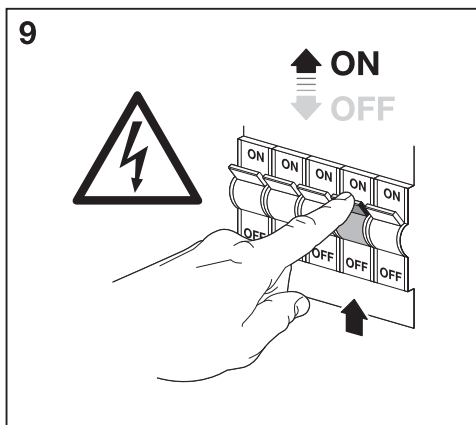

Item	Model	Socket	Dimension L x W x H	Color	EAN
A	TRACKLIGHT SPOT CYLINDER	GU10	140 x 55 x 130 mm	White Black	4058075756588 4058075756625
B	TRACKLIGHT SPOT MINICYLINDER	GU10	135 x 65 x 93 mm	White Black	4058075756649 4058075756663
C	TRACKLIGHT SPOT CYLINDER	GU10	142 x 65 x 93 mm	White Black	4058075756687 4058075756700
D	SMART WIFI TRACKL SPOT CIRCLE TUNABLE	Integrated LED	ø120 x 95 mm	White Black	4058075759749 4058075759763
E	SMART WIFI TRACKL SPOT OSAKA TUNABLE	Integrated LED	64.5 x 92 x 140 mm	White Black	4058075759787 4058075759800
F	TRACKLIGHT RAIL	-	1000 x 35 x 18 mm	White Black	4058075763920 4058075763944
G	TRACKLIGHT SUPPLY CONNECTOR	-	104 x 35 x 18 mm	White Black	4058075763968 4058075763982
H	TRACKLIGHT LINEAR CONNECTOR	-	64 x 35 x 18 mm	White Black	4058075764002 4058075764026
I	TRACKLIGHT CORNER CONNECTOR	-	104 x 104 x 18 mm	White Black	4058075764040 4058075764064
J	TRACKLIGHT FLEXIBLE CONNECTOR	-	290 x 35 x 18 mm	White Black	4058075764088 4058075764101
K	TRACKLIGHT CROSS CONNECTOR	-	172 x 172 x 18 mm	White Black	4058075764125 4058075764149
L	TRACKLIGHT SUSPENSION KIT	-	61 x 33 x 15 / ø40 x 47 mm	White Black	4058075764163 4058075764187
M	TRACKLIGHT ROUND BASE	-	32 x ø100 mm	White Black	4058075764200 4058075764224