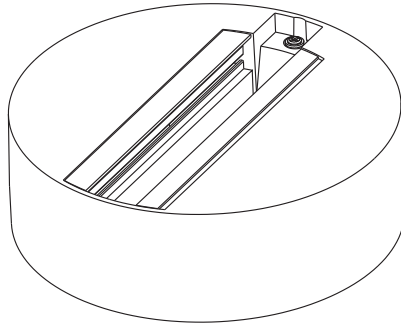

TRACKLIGHT ROUND BASE

	EAN	IP	Δ (°C)	V~	Hz
TRACKLIGHT ROUND BASE BK	4058075764200	20	-20...+40	220-240	50/60
TRACKLIGHT ROUND BASE WT	4058075764224	20	-20...+40	220-240	50/60