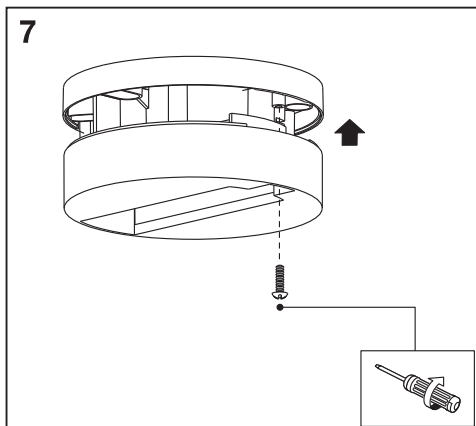

## TRACKLIGHT ROUND BASE

---

	<b>EAN</b>	<b>IP</b>	<b>Δ (°C)</b>	<b>V~</b>	<b>Hz</b>
<b>TRACKLIGHT ROUND BASE BK</b>	4058075764200	20	-20...+40	220-240	50/60
<b>TRACKLIGHT ROUND BASE WT</b>	4058075764224	20	-20...+40	220-240	50/60

Item	Model	Socket	Dimension L x W x H	Color	EAN
A	TRACKLIGHT SPOT CYLINDER	GU10	140 x 55 x 130 mm	White Black	4058075756588 4058075756625
B	TRACKLIGHT SPOT MINICYLINDER	GU10	135 x 65 x 93 mm	White Black	4058075756649 4058075756663
C	TRACKLIGHT SPOT CYLINDER	GU10	142 x 65 x 93 mm	White Black	4058075756687 4058075756700
D	SMART WIFI TRACKL SPOT CIRCLE TUNABLE	Integrated LED	ø120 x 95 mm	White Black	4058075759749 4058075759763
E	SMART WIFI TRACKL SPOT OSAKA TUNABLE	Integrated LED	64.5 x 92 x 140 mm	White Black	4058075759787 4058075759800
F	TRACKLIGHT RAIL	-	1000 x 35 x 18 mm	White Black	4058075763920 4058075763944
G	TRACKLIGHT SUPPLY CONNECTOR	-	104 x 35 x 18 mm	White Black	4058075763968 4058075763982
H	TRACKLIGHT LINEAR CONNECTOR	-	64 x 35 x 18 mm	White Black	4058075764002 4058075764026
I	TRACKLIGHT CORNER CONNECTOR	-	104 x 104 x 18 mm	White Black	4058075764040 4058075764064
J	TRACKLIGHT FLEXIBLE CONNECTOR	-	290 x 35 x 18 mm	White Black	4058075764088 4058075764101
K	TRACKLIGHT CROSS CONNECTOR	-	172 x 172 x 18 mm	White Black	4058075764125 4058075764149
L	TRACKLIGHT SUSPENSION KIT	-	61 x 33 x 15 / ø40 x 47 mm	White Black	4058075764163 4058075764187
M	TRACKLIGHT ROUND BASE	-	32 x ø100 mm	White Black	4058075764200 4058075764224