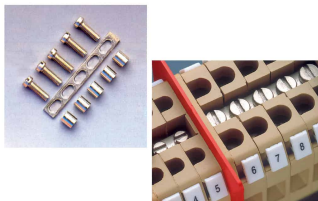

Screw and sleeves for cross-connection PMP05, CBC.35

Series	PMP-CPM
Code	CPM35
Type	CPM/35
HS code	85389099
TECHNICAL DATA	
Typology	Cross connection
Sub-typology	CPM screws and sleeves for PMP commoning bar
Colour	-
Package qty.	20
Material	Copper and brass
Correlations	CBC.35

DESCRIZIONE DEL PRODOTTO

CPM/35 Screw and sleeves for cross-connection PMP05, CBC.35