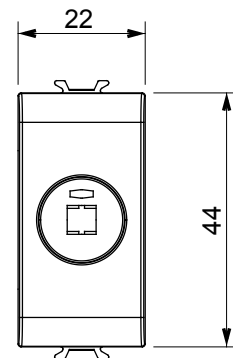

Product Data Sheet

GW13454

CHORUSMART - domestic range

Wide range of control devices, sockets for power supply (conforming to national and international standards) signal pick-up, climate control, comfort management, technical alarm signalling and emergency lighting management. The ChoruSmart modular devices are available in five colours, glossy white, satin white, natural beige, satin black and lacquered titanium and in various sizes from 1/2, 1, 2 and 3 modules. Thanks to the mounting supports for rectangular, square and round boxes, endless combinations can be created with the ChoruSmart range of plates.

Category	Connector	Description	For loudspeaker
Colour	Natural satin beige	Standard	DIN 41529
No. modules	1	Electrocod	3720
Material	Technopolymer		

DIMENSIONAL

STANDARDS/APPROVALS