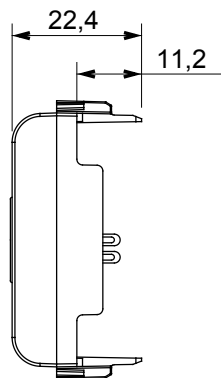

Product Data Sheet

GW13454

CHORUSMART - domestic range

Wide range of control devices, sockets for power supply (conforming to national and international standards) signal pick-up, climate control, comfort management, technical alarm signalling and emergency lighting management. The ChoruSmart modular devices are available in five colours, glossy white, satin white, natural beige, satin black and lacquered titanium and in various sizes from 1/2, 1, 2 and 3 modules. Thanks to the mounting supports for rectangular, square and round boxes, endless combinations can be created with the ChoruSmart range of plates.

Category	Connector	Description	For loudspeaker
Colour	Natural satin beige	Standard	DIN 41529
No. modules	1	Electrocod	3720
Material	Technopolymer		

DIMENSIONAL

STANDARDS/APPROVALS