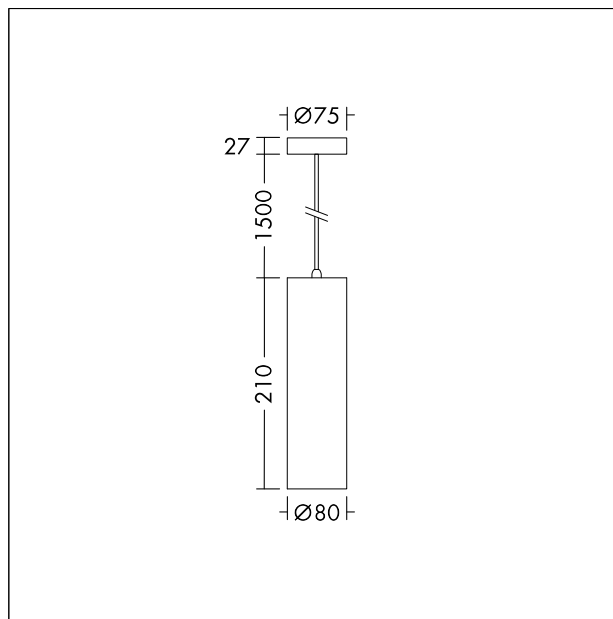

TE_LILY_M_CAN.wmf