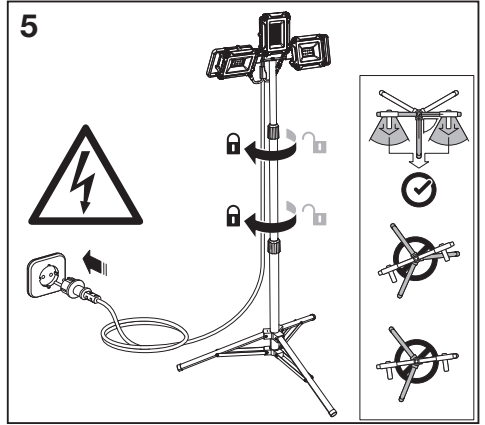

LED WORKLIGHT CHARGE MOBILE

	EAN	W	lm	K	IP	°(°C)	V~	mA	Hz	DF	H (m)	▽ (°)	📄
LED WORKLIGHT 40W CHRGMOB 840TRIPOD	4058075576575	1x 30 + 2x 5	3600	4000	IP54	-10... +40	220- 240	230	50/ 60	0.9	<3	120	15000

					
	EAN	n		 QR code	ENERGY * X =
LED WORKLIGHT 40WCHRGMOB 840TRIPOD	4058075576575	1	AC36974 (Main lamp)		F
		1	AC36975 (Auxiliary lamp)		F