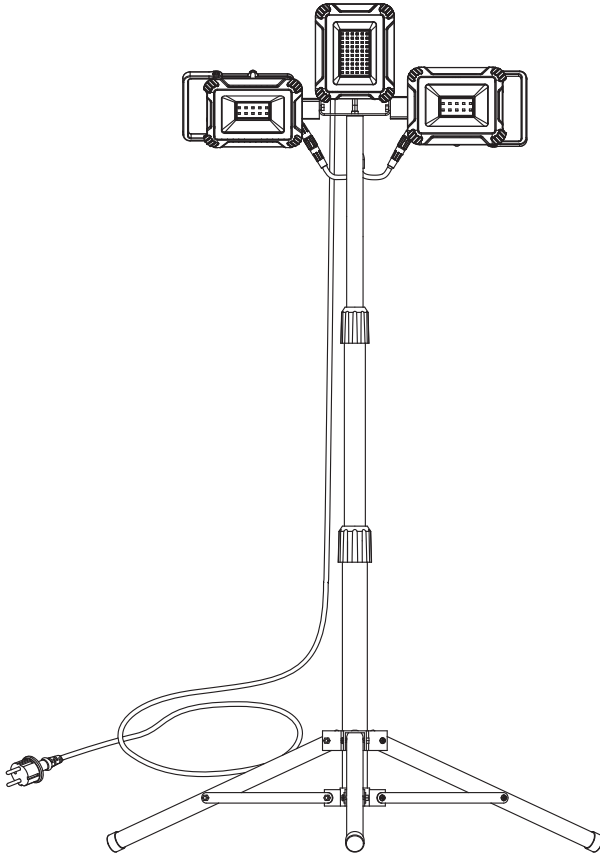

LED WORKLIGHT CHARGE MOBILE

	EAN	W	lm	K	IP	°(°C)	V~	mA	Hz	DF	H (m)	▽ (°)	📄
LED WORKLIGHT 40W CHRGMOB 840TRIPOD	4058075576575	1x 30 + 2x 5	3600	4000	IP54	-10... +40	220- 240	230	50/ 60	0.9	<3	120	15000

					
	EAN	n		 QR code	ENERGY * X =
LED WORKLIGHT 40WCHRGMOB 840TRIPOD	4058075576575	1	AC36974 (Main lamp)		F
		1	AC36975 (Auxiliary lamp)		F