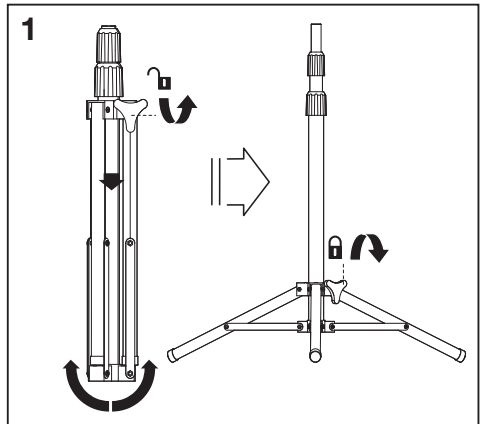

LED WORKLIGHT CHARGE MOBILE

	EAN	W	lm	K	IP	°(°C)	V~	mA	Hz	DF	H (m)	▽ (°)	📄
LED WORKLIGHT 40W CHRGMOB 840TRIPOD	4058075576575	1x 30 + 2x 5	3600	4000	IP54	-10... +40	220- 240	230	50/ 60	0.9	<3	120	15000

					
	EAN	n		 QR code	ENERGY * X =
LED WORKLIGHT 40WCHRGMOB 840TRIPOD	4058075576575	1	AC36974 (Main lamp)		F
		1	AC36975 (Auxiliary lamp)		F