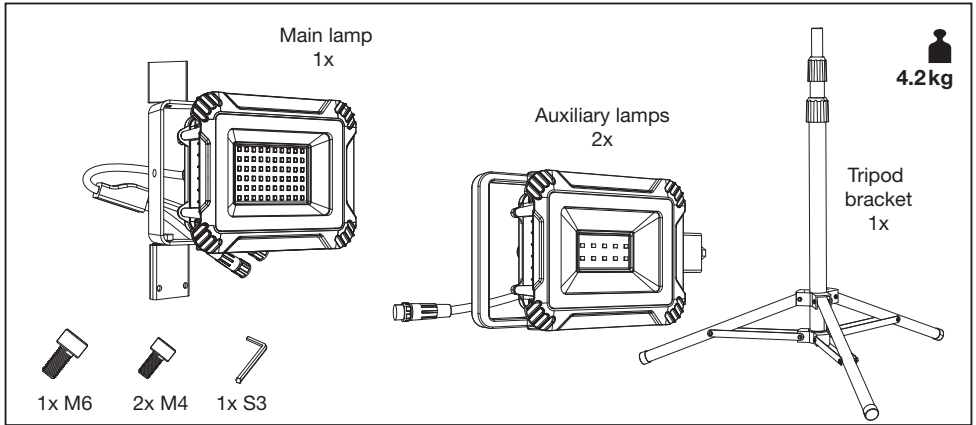

LED WORKLIGHT CHARGE MOBILE

	EAN	W	lm	K	IP	°(°C)	V~	mA	Hz	DF	H (m)	▽ (°)	📄
LED WORKLIGHT 40W CHRGMOB 840TRIPOD	4058075576575	1x 30 + 2x 5	3600	4000	IP54	-10... +40	220- 240	230	50/ 60	0.9	<3	120	15000

					
	EAN	n		 QR code	ENERGY * X =
LED WORKLIGHT 40WCHRGMOB 840TRIPOD	4058075576575	1	AC36974 (Main lamp)		F
		1	AC36975 (Auxiliary lamp)		F