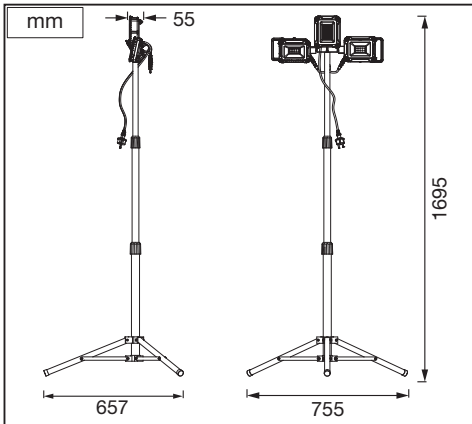

LED WORKLIGHT CHARGE MOBILE

	EAN	W	lm	K	IP	°(°C)	V~	mA	Hz	DF	H (m)	▽ (°)	📄
LED WORKLIGHT 40W CHRGMOB 840TRIPOD	4058075576575	1x 30 + 2x 5	3600	4000	IP54	-10... +40	220- 240	230	50/ 60	0.9	<3	120	15000

					
	EAN	n		 QR code	ENERGY * X =
LED WORKLIGHT 40WCHRGMOB 840TRIPOD	4058075576575	1	AC36974 (Main lamp)		F
		1	AC36975 (Auxiliary lamp)		F