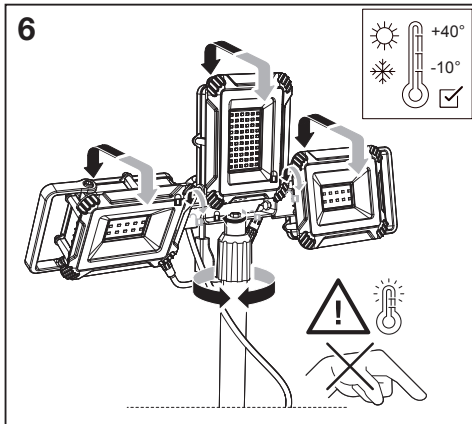

LED WORKLIGHT CHARGE MOBILE

	EAN	W	lm	K	IP	°(°C)	V~	mA	Hz	DF	H (m)	▽ (°)	📄
LED WORKLIGHT 40W CHRGMOB 840TRIPOD	4058075576575	1x 30 + 2x 5	3600	4000	IP54	-10... +40	220- 240	230	50/ 60	0.9	<3	120	15000

					
	EAN	n		 QR code	ENERGY * X =
LED WORKLIGHT 40WCHRGMOB 840TRIPOD	4058075576575	1	AC36974 (Main lamp)		F
		1	AC36975 (Auxiliary lamp)		F