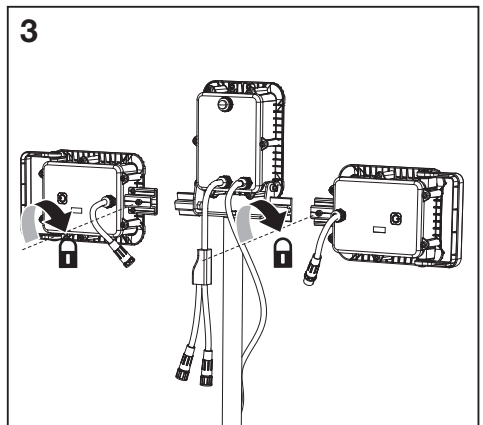

LED WORKLIGHT CHARGE MOBILE

	EAN	W	lm	K	IP	°(°C)	V~	mA	Hz	DF	H (m)	▽ (°)	📄
LED WORKLIGHT 40W CHRGMOB 840TRIPOD	4058075576575	1x 30 + 2x 5	3600	4000	IP54	-10... +40	220- 240	230	50/ 60	0.9	<3	120	15000

					
	EAN	n		 QR code	ENERGY * X =
LED WORKLIGHT 40WCHRGMOB 840TRIPOD	4058075576575	1	AC36974 (Main lamp)		F
		1	AC36975 (Auxiliary lamp)		F