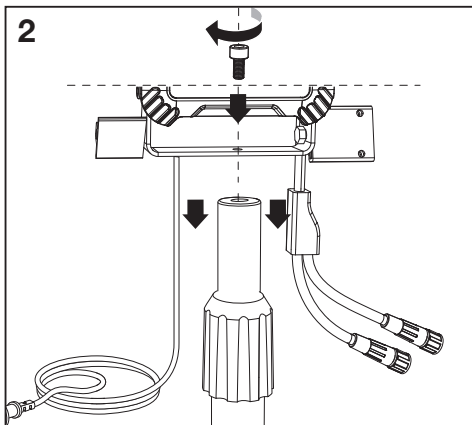

LED WORKLIGHT CHARGE MOBILE

	EAN	W	lm	K	IP	°(°C)	V~	mA	Hz	DF	H (m)	▽ (°)	📄
LED WORKLIGHT 40W CHRGMOB 840TRIPOD	4058075576575	1x 30 + 2x 5	3600	4000	IP54	-10... +40	220- 240	230	50/ 60	0.9	<3	120	15000

					
	EAN	n		 QR code	ENERGY * X =
LED WORKLIGHT 40WCHRGMOB 840TRIPOD	4058075576575	1	AC36974 (Main lamp)		F
		1	AC36975 (Auxiliary lamp)		F