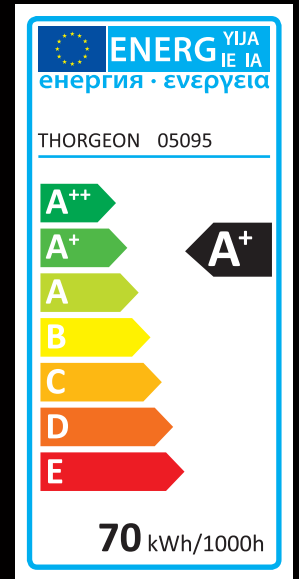

THORGEON

LIGHTING

SODIUM LAMP

05095

Scan me
www.thorgeon.com/05095

Manufactured in PRC

LUMENS
6300

POWER
70W

90V

Rx7s

COLOR
2000K

CRI
20-39

24000h

LM/W
90lm/W

-20°C

+40°C