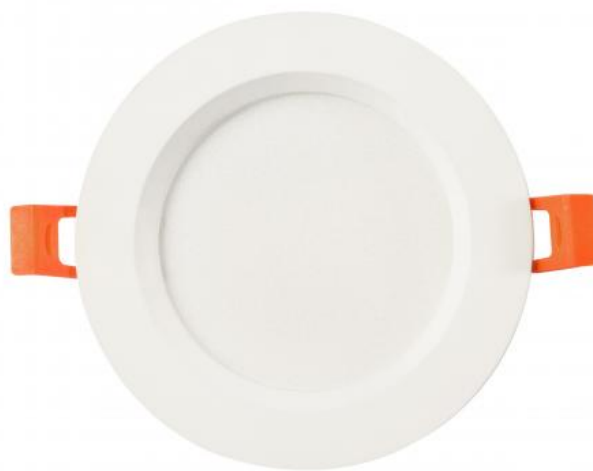

DURE 3 MAX

SLI043014WW_PW

See
more

Downlight luminaire DURE 3 MAX, with a power of 18 W, high light efficacy 122 lm/W. It is made of high-quality components, supported by a 5-year warranty. It has a high IP44 rating, making it ideal for use in rooms with high humidity. It shines with a warm light (3000K), which promotes relaxation and rest, making the illuminated room cosier. Designed for recessed mounting. The product is certified by the National Institute of Hygiene, so it can be used in rooms with high hygienic requirements.

Power	18 W	Voltage	230 V
Luminous flux*	2200 lm (360°)	Colour temperature	3000 K
Colour of light	WW	Beam angle	110 °
IK	6	Degree of protection (IP)	IP44

Technical data

Code	SLI043014WW_PW
Power	18 W
Nominal current	94 mA
Voltage	230 V
Energy consumption	18 kWh/1000h
Frequency	50HZ Hz
Protection class	II
Power factor	0.8
Useful luminous flux*	2200 lm (360°)
Luminous flux**	1500 lm (360°)
Lamp efficacy	122 lm/W
Colour temperature	3000 K
Colour of light	WW
Beam angle	110 °
RA	80
Uniformity of color SDCM max	5
Dimmable	No
Working temperature range	-20/+40 °
Lifespan	50000 h
Housing material	PA6+Aluminum
IK	6
Degree of protection (IP)	IP44
Colour	White
Dimension (AxBxC)	190x30 mm
Mounting hole	155 mm
For use	Inside
Assembly method	Recessed
Application	INT
Made in	PRC