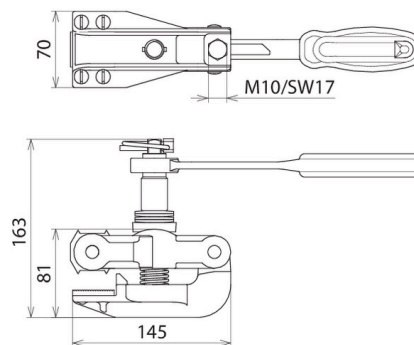

## SAK PFE ARA (792 455)

- Earthing clamp for railway tracks
- With detachable ratchet
- For profile-free earthing of track profiles S49, S54, S64 and UIC60

Figure without obligation

Figure without obligation

Type	SAK PFE ARA
Part No.	792 455
Anti-rotation cable lug	PK2 (Ø10.5 mm)
Cable material	Cu
For cable cross-section	50 mm <sup>2</sup>
Max. short-circuit current I <sub>k</sub> 0.06 s	32.0 kA
DB drawing No.	3 Ebgw 01.53 Bl. 2
Material (pressure plate)	Stainless steel
Material (clamp body)	MCI/tZn
Material (shaft)	Stainless steel
Weight	2,89 kg
Customs tariff number	85389099
GTIN	4013364376724
PU	1 Stk