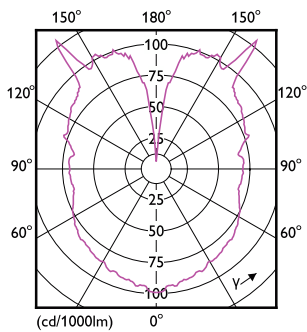

Product data

General Information	
Cap-Base	E27
Nominal lifetime	15,000 hour(s)
Switching Cycle	20,000
Rated Lifetime (Hours)	15,000 hour(s)
Lighting Technology	LED
Light Technical	
Color Code	818 [CCT of 1800K]
Color Code	818 [CCT of 1800K]
Beam Angle (Nom)	330 degree(s)
Luminous Flux	470 lm
Color Designation	1800
Correlated Color Temperature (Nom)	1800 K
Luminous Efficacy (rated) (Nom)	67 lm/W
Color Consistency	<6
Color rendering index (CRI)	80
LLMF At End Of Nominal Lifetime (Nom)	70 %
Photobiological safety according to EN 62471	RG1

Classic filament LEDbulbs

Bulb Shape	G200
Net Weight (Piece)	0.360 kg

Approval and Application

Energy Consumption kWh/1000 h	7 kWh
CE mark	Yes
EU RoHS compliant	Yes
EyeComfort	Yes
LED Innovations	EyeComfort
Flickering value (PstLM) - Flickering value as per EN 61000-3-3	1
Stroboscopic effect visibility measure (SVM)	0.4
Ambient temperature range	-20 to +45 °C

Application Conditions

can it be used in closed luminaires	No
-------------------------------------	----

Product Data

Order product name	LED classic-giant 40W E27 G200 GOLD DIM
Full product name	LED classic-giant 40W E27 G200 GOLD DIM
Full product code	871951431378100
Order code	929002983601
Material Nr. (12NC)	929002983601
Numerator - Quantity Per Pack	1
EAN/UPC - Product/Case	8719514313781
Numerator - Packs per outer box	2
EAN/UPC - Case	8719514313798

Dimensional drawing

Product	D	C
LED classic-giant 40W E27 G200 GOLD DIM	202 mm	286 mm

Photometric data

Light Distribution Diagram - LED classic-giant 40W E27 G200 GOLD DIM

Spectral Power Distribution Colour - LED classic-giant 40W E27 G200 GOLD DIM