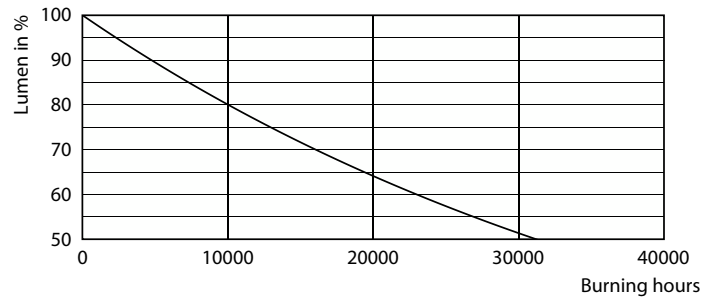

Classic filament LEDbulbs

Lifetime

Lumen Maintenance Diagram - LED classic-giant 40W E27 G200 GOLD DIM