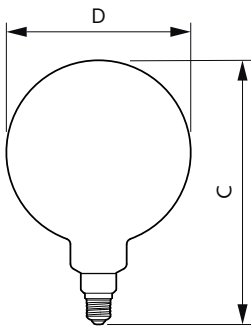

Classic filament LEDbulbs

Bulb Shape	G200
Net Weight (Piece)	0.360 kg

Approval and Application

Energy Consumption kWh/1000 h	7 kWh
CE mark	Yes
EU RoHS compliant	Yes
EyeComfort	Yes
LED Innovations	EyeComfort
Flickering value (PstLM) - Flickering value as per EN 61000-3-3	1
Stroboscopic effect visibility measure (SVM)	0.4
Ambient temperature range	-20 to +45 °C

Application Conditions

can it be used in closed luminaires	No
-------------------------------------	----

Product Data

Order product name	LED classic-giant 40W E27 G200 GOLD DIM
Full product name	LED classic-giant 40W E27 G200 GOLD DIM
Full product code	871951431378100
Order code	929002983601
Material Nr. (12NC)	929002983601
Numerator - Quantity Per Pack	1
EAN/UPC - Product/Case	8719514313781
Numerator - Packs per outer box	2
EAN/UPC - Case	8719514313798

Dimensional drawing

Product	D	C
LED classic-giant 40W E27 G200 GOLD DIM	202 mm	286 mm

Photometric data

Light Distribution Diagram - LED classic-giant 40W E27 G200 GOLD DIM

Spectral Power Distribution Colour - LED classic-giant 40W E27 G200 GOLD DIM