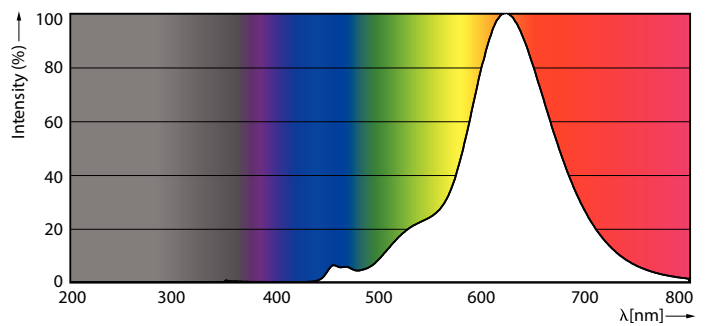

Product data

General Information	
Cap-Base	E27
Nominal lifetime	15,000 hour(s)
Switching Cycle	20,000
Rated Lifetime (Hours)	15,000 hour(s)
Lighting Technology	LED
Light Technical	
Color Code	818 [CCT of 1800K]
Color Code	818 [CCT of 1800K]
Beam Angle (Nom)	330 degree(s)
Luminous Flux	470 lm
Color Designation	1800
Correlated Color Temperature (Nom)	1800 K
Luminous Efficacy (rated) (Nom)	67 lm/W
Color Consistency	<6
Color rendering index (CRI)	80
LLMF At End Of Nominal Lifetime (Nom)	70 %
Photobiological safety according to EN 62471	RG1

Classic filament LEDbulbs

Bulb Shape	G200
Net Weight (Piece)	0.360 kg

Approval and Application

Energy Consumption kWh/1000 h	7 kWh
CE mark	Yes
EU RoHS compliant	Yes
EyeComfort	Yes
LED Innovations	EyeComfort
Flickering value (PstLM) - Flickering value as per EN 61000-3-3	1
Stroboscopic effect visibility measure (SVM)	0.4
Ambient temperature range	-20 to +45 °C

Dimensional drawing

Product	D	C
LED classic-giant 40W E27 G200 GOLD DIM	202 mm	286 mm

Photometric data

Light Distribution Diagram - LED classic-giant 40W E27 G200 GOLD DIM

Spectral Power Distribution Colour - LED classic-giant 40W E27 G200 GOLD DIM