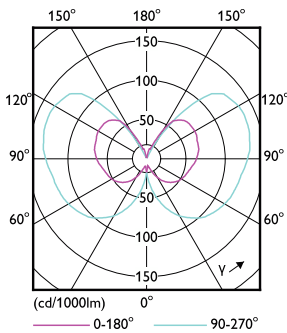

Dimensional drawing

Product	D	C
LEDclassic 11W ST64 E27 smoky ND RFSRT4	64 mm	143 mm

Photometric data

Spectral Power Distribution Colour - LEDclassic 11W ST64 E27 smoky ND RFSRT4

Light Distribution Diagram - LEDclassic 11W ST64 E27 smoky ND RFSRT4