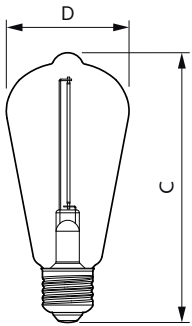

Dimensional drawing

Product	D	C
LEDclassic 11W ST64 E27 smoky ND RFSRT4	64 mm	143 mm

Photometric data

Spectral Power Distribution Colour - LEDclassic 11W ST64 E27 smoky ND RFSRT4

Light Distribution Diagram - LEDclassic 11W ST64 E27 smoky ND RFSRT4