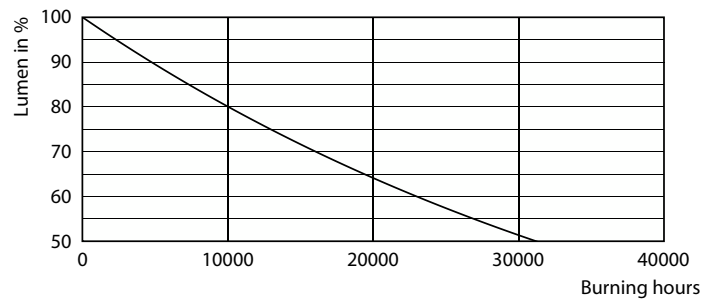

Classic filament LEDbulbs

Photometric data

General uniform lighting - LEDclassic 11W ST64 E27 smoky ND RFSRT4

Lifetime

Lumen Maintenance Diagram - LEDclassic 11W ST64 E27 smoky ND RFSRT4