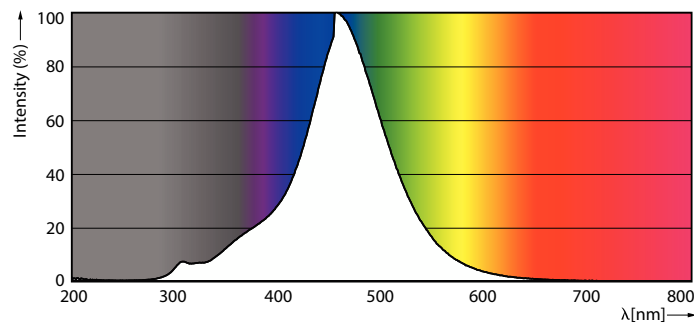

Photometric data

Spectral Power Distribution Colour - LEDclassic 11W ST64 E27 smoky ND RFSRT4