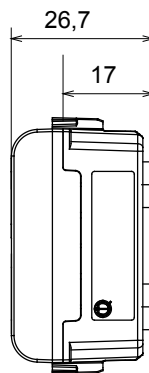

DIMENSIONAL