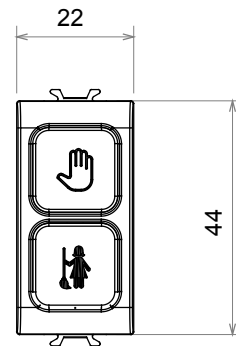

DIMENSIONAL