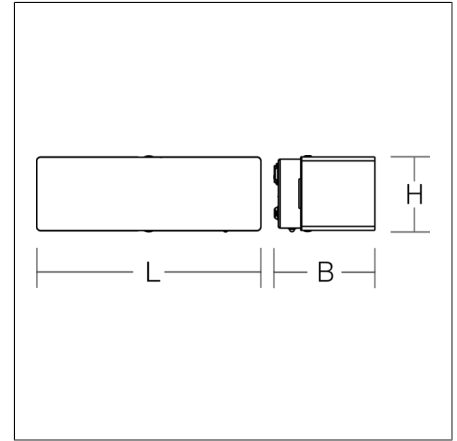

Ceiling and wall luminaires
4051859165552
L 230, B 106, H 76

Ceiling mounting, Wall (surface)
white

Luminaires for escape route identification Base: metal, powder-coated. Diffuser: plastic (polycarbonate), opal. 4 plastic foils with escape route motifs included (ISO 7010). Driver integrated. Suitable for connection to central battery systems.

Product specifications

Typ of emergency lighting	Central battery system
Monitoring	Power circuit
Battery	without
Operating mode	maintained power mode
Viewing Distance	14 m
Length L	230 mm
Width B	106 mm
Height H	76 mm
Weight	560 g
Light source	LED
Colour temperature	6500 K
System power, mains operation	3,8 W
System power, emergency operation	3,8 W
Colour rendering index (CRI)	70
Colour tolerance	3
Photobiological safety according to EN 62471	Risk group 0
Driver	Electronic ballast
Control	on/off
Voltage	220 - 240 V / 0 Hz, 50 - 60 Hz
Luminaires on B10A fuse	17
Luminaires on B16A fuse	27
Luminaires on C10A fuse	28
Luminaires on C16A fuse	45
Inrush current / Inrush current duration	27 A / 250 µs
Type of protection	IP 40
Protection class	I
Filament test	850°C - 30 seconds
Impact resistance	IK03
Ambient temperature for maintained power	0 °C ... + 25 °C
Ambient temperature for non-maintained power mode	5 °C ... + 40 °C
Conformity mark	CE