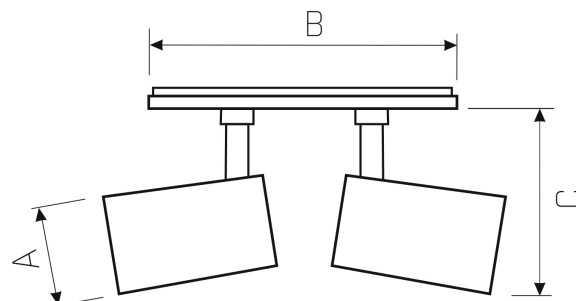

# PESO 2

WOJP03312

LED luminaire PESO 2, with a power of 38 W, high light efficacy 150 lm/W. It is made of high-quality components, supported by a 5-year warranty. Lights up with neutral light - the most universal colour (4000K), which is suitable for the rooms we use on a daily basis, ensuring comfort during everyday activities. Narrow beam angle 12° gives directional light so that selected objects or surfaces can be better exposed. Designed for recessed mounting.

Power	<b>38 W</b>	Voltage	<b>230 V</b>
Colour temperature	<b>4000 K</b>	Colour of light	<b>Neutral white</b>
Beam angle	<b>12 °</b>	Degree of protection (IP)	<b>IP20</b>

## Technical data

Code	WQJP03312
Power	38 W
Nominal current	181.7 mA
Voltage	230 V
Energy consumption	38 kWh/1000h
Frequency	50HZ Hz
Protection class	II
Power supply included	+
Manufacturer of power supply	TRIDONIC
Power factor	0.93
Useful luminous flux*	5700 lm (360°)
Luminous flux**	3420 lm (360°)
Lamp efficacy	150 lm/W
Colour temperature	4000 K
Colour of light	Neutral white
Beam angle	12 °
RA	80
Light source included	+
Producer of LED diodes	CREE
Uniformity of color SDCM max	3
Dimmable	OPC
Working temperature range	-20/+40 °
Lifespan	50000 h
Housing material	Aluminum
Degree of protection (IP)	IP20
Colour	Black
Dimension (AxBxC)	82x280x100 mm
Mounting hole	272x92 mm
For use	Inside
Assembly method	Recessed
Application	Inside
Made in	PL