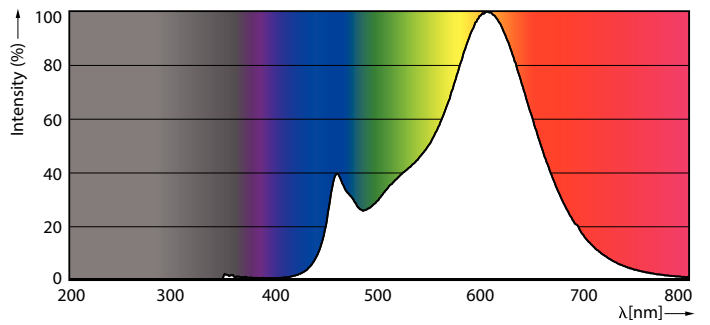

LEDbulb CLA 7,2W A60 E27 827 CL

© 2021 KONIGSBERG LED Lighting GmbH

LEDbulb CLA 7,2W ST64 E27 827 CL