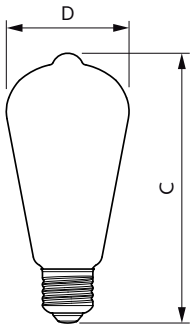

EAN/UPC - Product	8718699773335
Order code	929002390802
Numerator - Quantity Per Pack	1
Numerator - Packs per outer box	6
Material Nr. (12NC)	929002390802
Net Weight (Piece)	0.048 kg

Dimensional drawing