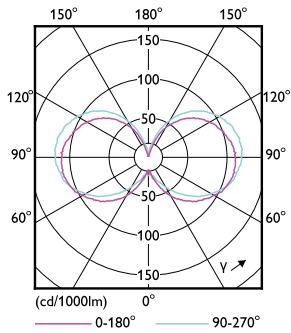

Photometric data

LEDbulb CLA WGD CRI90