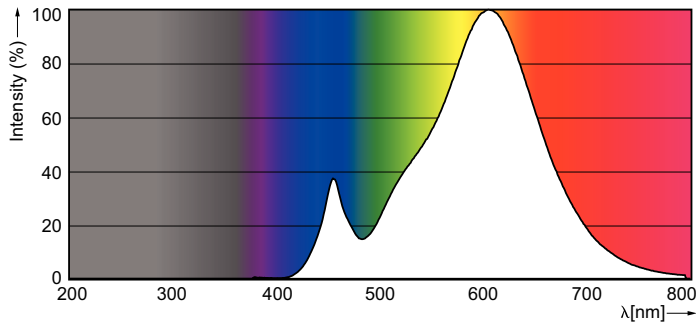

Classic filament LED candles and lusters

Energy Saving Product	Yes
Suitable For Accent Lighting	No
Energy Consumption kWh/1000 h	2 kWh
EPREL Registration Number	387351

Product Data

Full product code	871869657407200
Order product name	Classic LEDCandle ND 2-25W B35 E14 827 CL

EAN/UPC - Product	8718696574072
Order code	929001238302
Numerator - Quantity Per Pack	1
Numerator - Packs per outer box	10
Material Nr. (12NC)	929001238302
Net Weight (Piece)	0.014 kg

Dimensional drawing

Product	D	C
Classic LEDCandle ND 2-25W B35 E14 827 CL	35 mm	97 mm

Photometric data

LED Lamps, Lightcolour / 827 ND CL