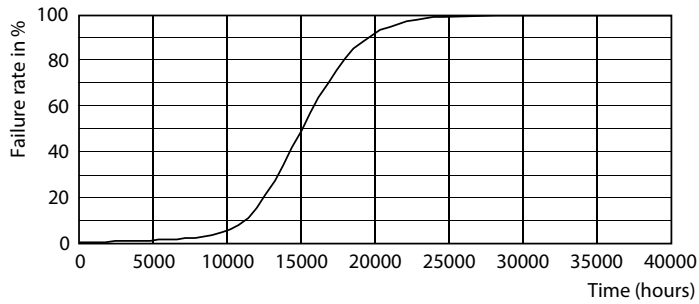

Classic filament LED candles and lusters

Lifetime

LEDCandle CLA 4.3-40W E14 B35 Clear 827 ND