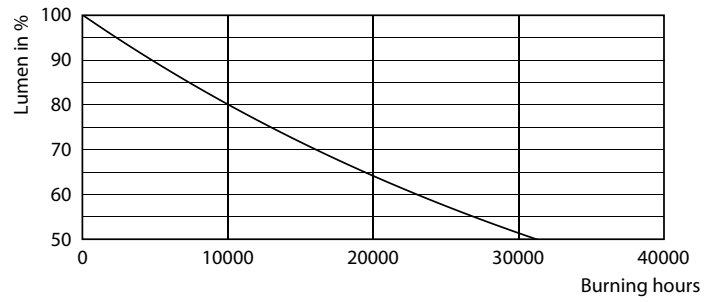

LEDCandle CLA 4.3-40W E14 B35 Clear 827 ND