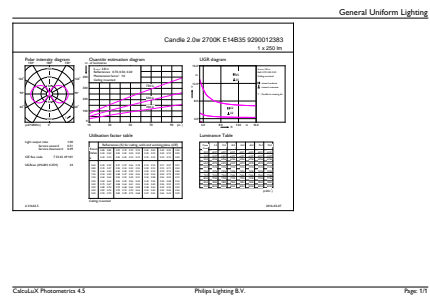

Classic LEDCandle ND 2-25W B35 827 CL