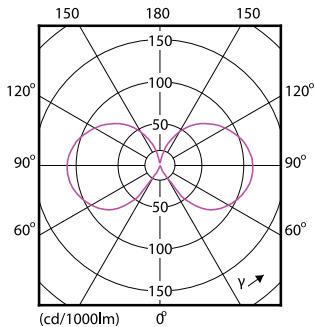

Classic LEDCandle ND 2-25W B35 827 CL