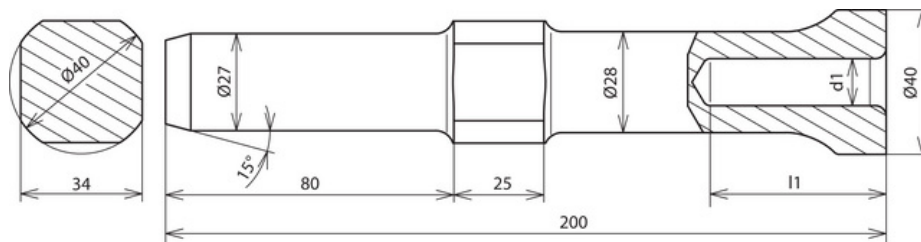

HE TE 25 R27 VH WN STBLANK (625 005)

Figure without obligation

Type	HE TE 25 R27 VH WN STBLANK
Part No.	625 005
For equipment made by	Wacker Neuson
Type	BHF 30
Adapter	round Ø27 x 80 mm
Material	St/bare
Hole (d1 x l1)	16 x 55 mm
Length	200 mm
Earth rod diameter	25 mm
Earth rod type	S, Z
Weight	1,05 kg
Customs tariff number	82079099
GTIN	4013364027046
PU	1 Stk

Special hammer insert Part No. 620 039 for earth rods Part No. 620 902 TYPE AZ StSt (V4A).

We reserve the right to introduce changes in performance, configuration and technology, dimensions, weights and materials in the course of technical progress. The figures are shown without obligation.