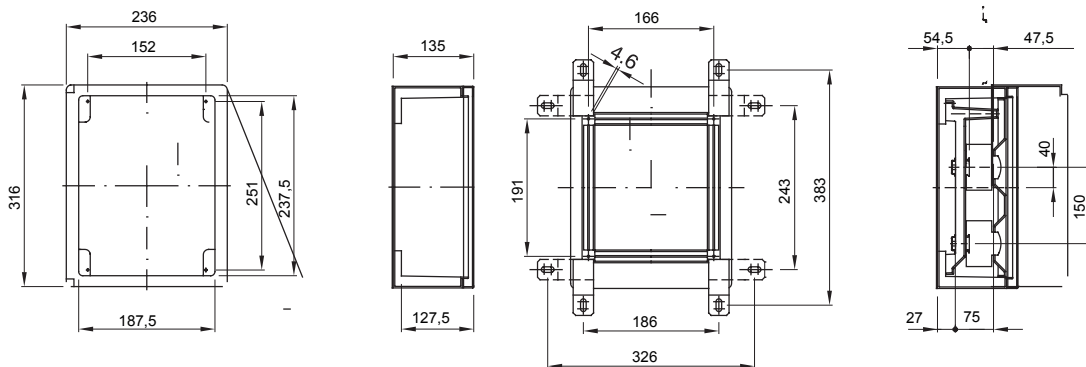

## GW44819

46 Range

Range of Watertight surface-mounting boards made in thermoplastic material GW PLAST 120. In compliance with IEC 61439-1 (CEI 17/113), IEC 61439-2 (CEI 17/114), IEC 60670-1 (CEI 23/48) e IEC 60670-24 (CEI 23/49). Available in 4 sizes, transparent and black door versions with IP55 protection degree. Accessories available: panels with window complete with extrable frames, for modular devices and moulded-case circuit breakers up to 160A. Indicated for automation and distribution.

Insulation class	II	Colour	Grey RAL 7035
Outer dim. LxHxD (mm)	236x316x135	IP degree	IP55
Material	Technopolymer GWPLAST 120	Mechanical resistance	IK08
No. locks	1	No. of modules EN 50022	8
Dispersible power A (W)	26	Dispersible power B (W)	31
Glow Wire Test	650 °C	Operating temperature	-25 +60 °C
Insulation voltage	750 V	Type of material	Halogen-free in compliance with EN 60754-2
Electrocod	1312	Thermo-pressure with ball	110 °C
Accessories for insulation restoring	GW44621-GW46446-GW46451	Standard	EN 61439-1, EN 61439-2, EN60670-1, IEC 60670-24
Family	44 CEP	Maximum rated insulation voltage (Ui)	750 V
Type of door	Transparent door		

### DIMENSIONAL