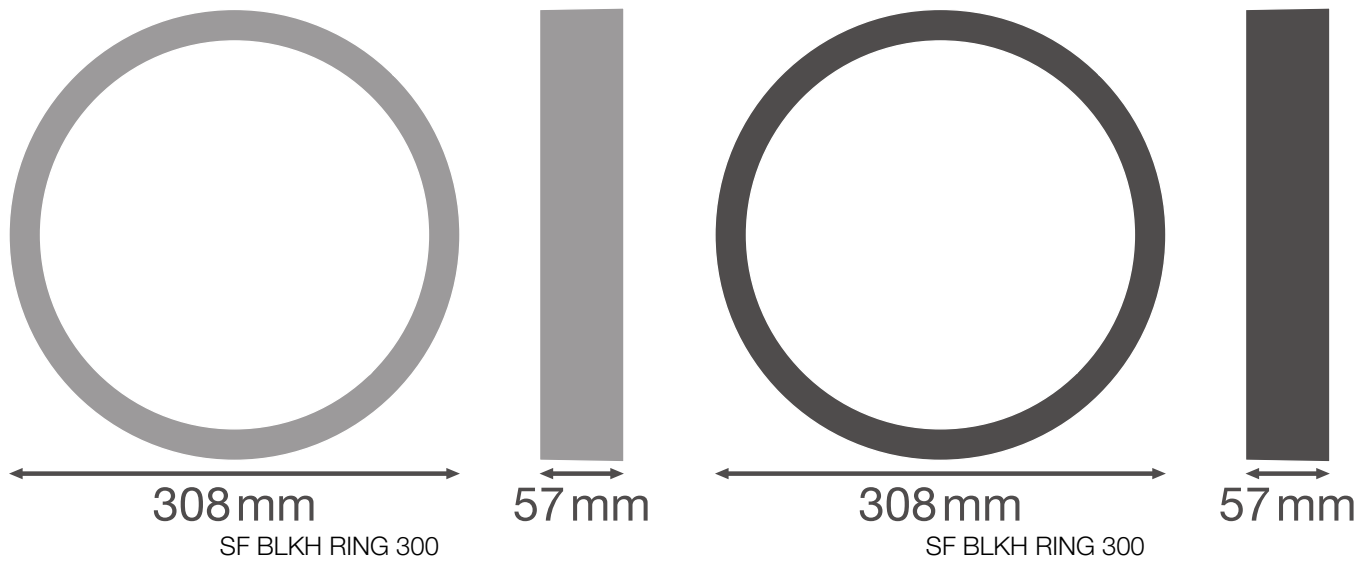

## SF BLKH RING 300 WT

SURFACE BULKHEAD RING | Attachable cover ring (IK10)

---

### Product features

- Cover ring for Surface Bulkhead
- Available for 250 mm and 300 mm Bulkhead version
- Available in black and white color
- Impact resistance: IK10

TECHNICAL DATA

Dimensions & Weight

Diameter	308 mm
Height	57.0 mm
Product weight	280.00 g

Materials & Colors

Product color	White
---------------	-------

Application & Mounting

Mounting location	Luminaire
-------------------	-----------

Certificates & Standards