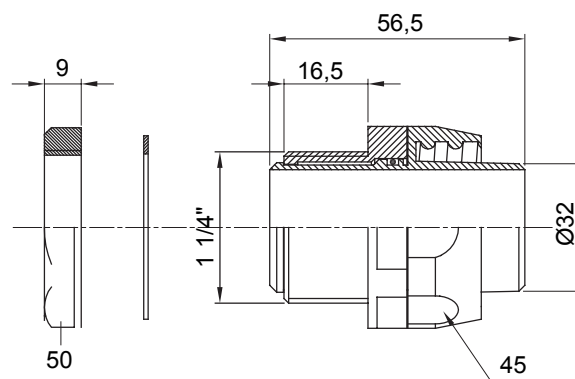

Straight and revolving coupling device for sheath with IP54 protection degree.

Colour	Black RAL 9005	IP degree	IP54
GAS pitch	1 1/4"	Sheath Ø (mm)	32
Type	Revolving	Electrocod	210

DIMENSIONAL

TECHNICAL SYMBOLOGY