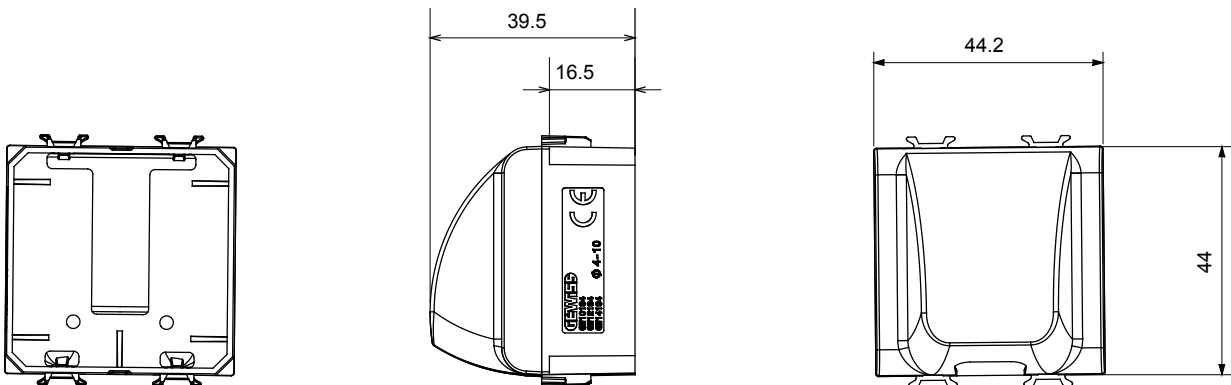

## GW15194

CHORUSMART - Domestic range

Wide range of control devices, sockets for power supply (conforming to national and international standards) signal pick-up, climate control, comfort management, technical alarm signalling and emergency lighting management. The ChoruSmart modular devices are available in five colours, glossy white, satin white, natural beige, satin black and lacquered titanium and in various sizes from 1/2, 1, 2 and 3 modules. Thanks to the mounting supports for rectangular, square and round boxes, endless combinations can be created with the ChoruSmart range of plates.

Category	Blanking module with cable output	Colour	Satin White
Description	2 modules	Standard	EN 60669-1
Thermo-pressure with ball	125 °C	Glow Wire Test	850 °C
No. modules	2	Material	Technopolymer
Electrocod	0100		

### DIMENSIONAL