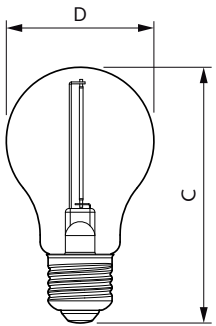

Dimensional drawing

Product	D	C
LEDclassic 11W A60 E27 smoky ND RFSRT4	60 mm	106 mm

Photometric data

Spectral Power Distribution Colour - LEDclassic 11W A60 E27 smoky ND RFSRT4

Light Distribution Diagram - LEDclassic 11W A60 E27 smoky ND RFSRT4