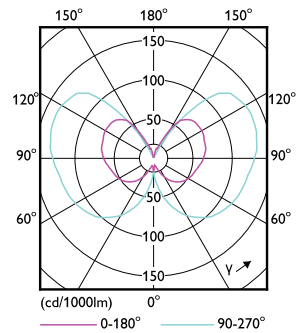

Dimensional drawing

Product	D	C
LEDclassic 11W A60 E27 smoky ND RFSRT4	60 mm	106 mm

Photometric data

Spectral Power Distribution Colour - LEDclassic 11W A60 E27 smoky ND RFSRT4

Light Distribution Diagram - LEDclassic 11W A60 E27 smoky ND RFSRT4