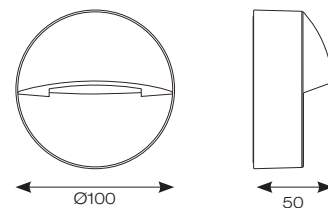

Pi CCT Low Level

- Modern surface mounted ultra-slim low level light with downward light spill suitable for residential and hospitality applications
- Die-cast aluminium construction with choice of white or graphite paint finish
- Push fit loop-in loop-out terminals for ease of installation
- Anti-glare toughened tempered opal glass front diffuser
- CCT selectable between 3000K and 4000K
- Screwless front cover with concealed allen key access provides security and a sleek design
- Non-dimmable

Graphite

White

INPUT	HERTZ	TEMP	LIFETIME (HRS)	CRI	SDCM	BEAM ANGLE	CLASS	IP	IK
230V	50Hz	0°C to 25°C	L80 B50 60,000	Ra 80	3	20/60°	1	IP65	IK06

CODE	DESCRIPTION	WATTAGE	CCT	LUMENS	LM/W	TRADE
APILLED/W	CCT Selectable - White	2.5W	3000/4000K	60lm (4000K)	25lm (4000K)	£46.65
APILLED/GR	CCT Selectable - Graphite					£46.65