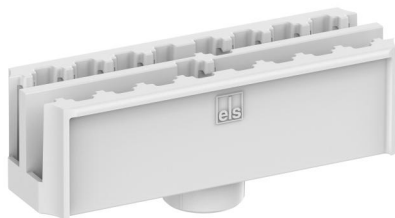

Terminal holder

Abox 025/040 KH 2273 2,5²

Abox 025/040 KH 2273 2,5²

Terminal holder

Productnumber: 89600201

Dimensions: 23 x 70 x 27 mm

Terminal holder incl. fixing material for mounting of Wago installation and terminal boxes in Abox /Abox Pro junction boxes from 2024.

**for position-fixed mounting of up to 6 terminals
Wago 2273-205 in junction boxes Abox/Abox Pro
025 and 040 from 2024**

Technical Data

Colours

Accessory colour:	light grey
-------------------	------------

Dimensions

Width:	23 mm
--------	-------

Length:	70 mm
---------	-------

Height:	27 mm
---------	-------

Weight:	0.0153 kg
---------	-----------

mechanical properties

Type of accessory:	other
--------------------	-------