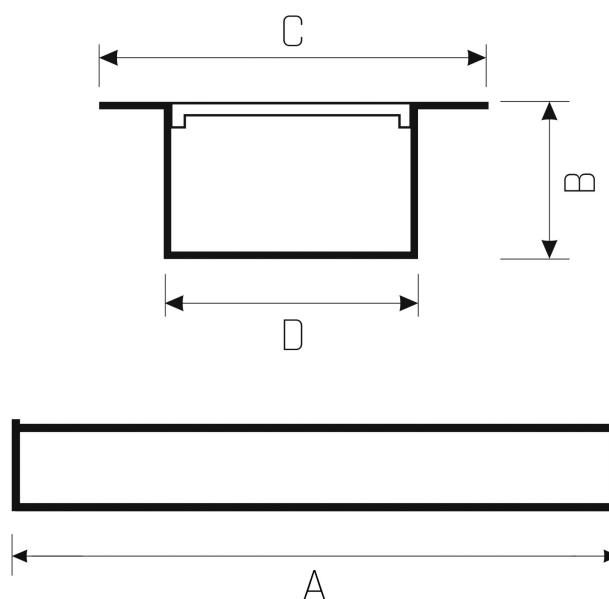

Power	<b>30 W</b>	Voltage	<b>230 V</b>
Colour temperature	<b>4000 K</b>	Colour of light	<b>Neutral white</b>
Beam angle	<b>110 °</b>	Degree of protection (IP)	<b>IP20</b>

## Technical data

Code	WQJP01017
Power	30 W
Nominal current	167.4 mA
Voltage	230 V
Energy consumption	30 kWh/1000h
Frequency	50HZ Hz
Protection class	II
Power supply included	+
Manufacturer of power supply	TRIDONIC
Power factor	0.93
Useful luminous flux*	4350 lm (360°)
Luminous flux**	2800 lm (360°)
Lamp efficacy	145 lm/W
Colour temperature	4000 K
Colour of light	Neutral white
Beam angle	110 °
RA	80
Light source included	+
Producer of LED diodes	SPECTRUM
Uniformity of color SDCM max	3
Dimmable	OPC
Working temperature range	-20/+40 °
Lifespan	50000 h
Housing material	Aluminum
Degree of protection (IP)	IP20
Colour	White
Dimension (AxBxC)	44x1150x35 mm
Mounting hole	1140x33,5 mm
For use	Inside
Assembly method	Recessed
Application	Inside
Made in	PL