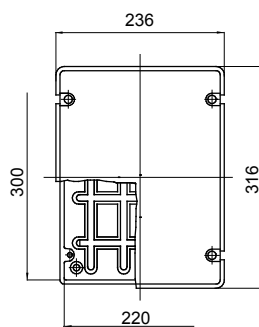

Product Data Sheet

GW44429

44 CE Range

Range 44 CE - Surface-mounting watertight junction boxes in compliance with EN 60670-1 (CEI 23-48) and IEC 60670-22 (CEI 23-94) and made in high-performance technopolymers. The range includes versions with protection degree IP44, IP55, IP56 with smooth walls or with quick entry cable glands and different type of covers: blind / transparent, deep/plain, press-on/screw (in plastic, also 1/4 turn, or in metal). Available in different self-extinguishing materials (up to GWT 960 °C). Suitable for ordinary junctions, for special uses, and for industrial uses.

Insulation class	II (according to IEC 61140 standards)	Colour	Grey RAL 7035
IP degree	IP56	Material	Technopolymer GWPLAST 120
Mechanical resistance	IK08	Internal dim. LxHxD (mm)	300x220x120
Max Ø holes possible	48 mm	Lid screws (no. and type)	4 insul. sealable hinged
Application	Industrial uses	Glow Wire Test	650 °C
Lid colour	Transparent	Lid	Plain screwed
Operating temperature	-25 +60 °C	Type of material	Halogen-free in compliance with EN 60754-2
Electrocod	0231	Thermo-pressure with ball	110 °C
Torque screws tightening	1.8 Newton/meter	Walls	Smooth
Accessories for insulation restoring	GW44621, GW44622		

DIMENSIONAL

TECHNICAL SYMBOLOGY

II (according to IEC 61140 standards)

IP

IP56

IK

IK08

GWT