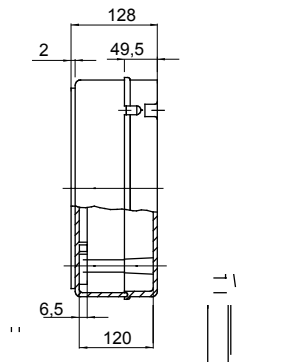

Product Data Sheet

GW44429

44 CE Range

Range 44 CE - Surface-mounting watertight junction boxes in compliance with EN 60670-1 (CEI 23-48) and IEC 60670-22 (CEI 23-94) and made in high-performance technopolymers. The range includes versions with protection degree IP44, IP55, IP56 with smooth walls or with quick entry cable glands and different type of covers: blind / transparent, deep/plain, press-on/screw (in plastic, also 1/4 turn, or in metal). Available in different self-extinguishing materials (up to GWT 960 °C). Suitable for ordinary junctions, for special uses, and for industrial uses.

Insulation class	II (according to IEC 61140 standards)	Colour	Grey RAL 7035
IP degree	IP56	Material	Technopolymer GWPLAST 120
Mechanical resistance	IK08	Internal dim. LxHxD (mm)	300x220x120
Max Ø holes possible	48 mm	Lid screws (no. and type)	4 insul. sealable hinged
Application	Industrial uses	Glow Wire Test	650 °C
Lid colour	Transparent	Lid	Plain screwed
Operating temperature	-25 +60 °C	Type of material	Halogen-free in compliance with EN 60754-2
Electrocod	0231	Thermo-pressure with ball	110 °C
Torque screws tightening	1.8 Newton/meter	Walls	Smooth
Accessories for insulation restoring	GW44621, GW44622		

DIMENSIONAL

TECHNICAL SYMBOLOGY

II (according to IEC 61140 standards)

IP

IP56

IK

IK08

GWT