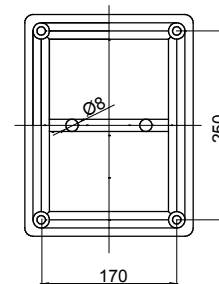

Product Data Sheet

GW44429

44 CE Range

Range 44 CE - Surface-mounting watertight junction boxes in compliance with EN 60670-1 (CEI 23-48) and IEC 60670-22 (CEI 23-94) and made in high-performance technopolymers. The range includes versions with protection degree IP44, IP55, IP56 with smooth walls or with quick entry cable glands and different type of covers: blind / transparent, deep/plain, press-on/screw (in plastic, also 1/4 turn, or in metal). Available in different self-extinguishing materials (up to GWT 960 °C). Suitable for ordinary junctions, for special uses, and for industrial uses.

Insulation class	II (according to IEC 61140 standards)	Colour	Grey RAL 7035
IP degree	IP56	Material	Technopolymer GWPLAST 120
Mechanical resistance	IK08	Internal dim. LxHxD (mm)	300x220x120
Max Ø holes possible	48 mm	Lid screws (no. and type)	4 insul. sealable hinged
Application	Industrial uses	Glow Wire Test	650 °C
Lid colour	Transparent	Lid	Plain screwed
Operating temperature	-25 +60 °C	Type of material	Halogen-free in compliance with EN 60754-2
Electrocod	0231	Thermo-pressure with ball	110 °C
Torque screws tightening	1.8 Newton/meter	Walls	Smooth
Accessories for insulation restoring	GW44621, GW44622		

DIMENSIONAL

TECHNICAL SYMBOLOGY

II (according to IEC 61140 standards)

IP

IP56

IK

IK08

GWT