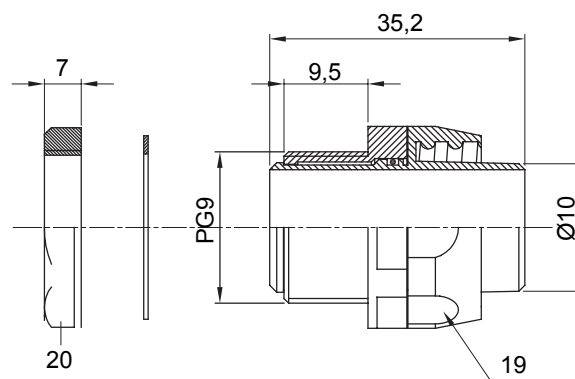

Product Data Sheet

DX54411

DF Range

Straight and revolving coupling device for sheath with IP54 protection degree.

Colour	Grey RAL 7035	IP degree	IP54
PG pitch	9	Sheath Ø (mm)	10
Type	Revolving	Electrocod	210

DIMENSIONAL

TECHNICAL SYMBOLOGY

IP

IP54

STANDARDS/APPROVALS