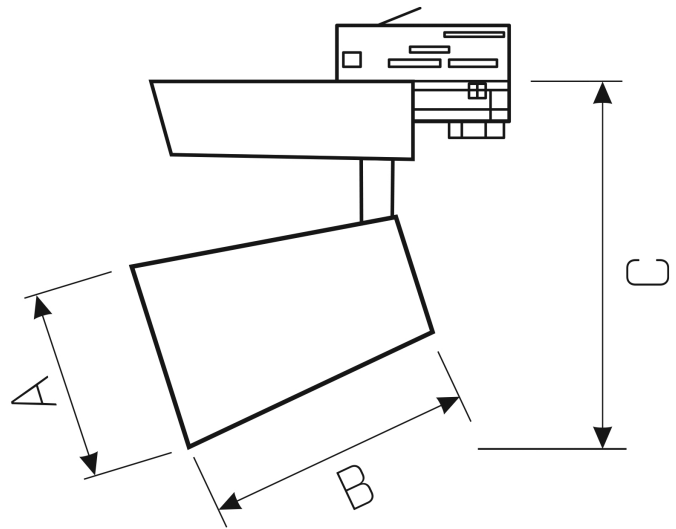

ESTRA

WOJP00348

LED luminaire ESTRA, with a power of 35 W, high light efficacy 110 lm/W. It is made of high-quality components, supported by a 5-year warranty. It also stands out for its very high colour rendering index RA>90. It shines with a warm light (3000K), which promotes relaxation and rest, making the illuminated room cosier. Narrow beam angle 60° gives directional light so that selected objects or surfaces can be better exposed. Designed to be mounted on a track.

| | | | |
|--------------------|---------------|---------------------------|--------------|
| Power | 35 W | Voltage | 230 V |
| Colour temperature | 3000 K | Colour of light | WW |
| Beam angle | 60 ° | Degree of protection (IP) | IP20 |

Technical data

| | |
|------------------------------|----------------|
| Code | W0JP00348 |
| Power | 35 W |
| Nominal current | 167.4 mA |
| Voltage | 230 V |
| Energy consumption | 35 kWh/1000h |
| Frequency | 50HZ Hz |
| Protection class | I |
| Power supply included | + |
| Manufacturer of power supply | TRIDONIC |
| Power factor | 0.93 |
| Useful luminous flux* | 3850 lm (360°) |
| Luminous flux** | 3325 lm (360°) |
| Lamp efficacy | 110 lm/W |
| Colour temperature | 3000 K |
| Colour of light | WW |
| Beam angle | 60 ° |
| RA | 90 |
| Light source included | + |
| Producer of LED diodes | CREE |
| Uniformity of color SDCM max | 3 |
| Dimmable | OPC |
| Working temperature range | -20/+40 ° |
| Lifespan | 50000 h |
| Housing material | Aluminum |
| Degree of protection (IP) | IP20 |
| Colour | White |
| Dimension (AxBxC) | 109x130x190 mm |
| For use | Inside |
| Assembly method | on track |
| Application | Inside |
| Made in | PL |