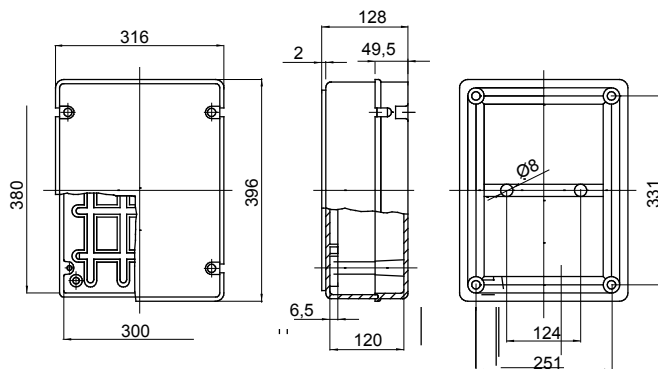

Product Data Sheet

GW44410

44 CE Range

Range 44 CE - Surface-mounting watertight junction boxes in compliance with EN 60670-1 (CEI 23-48) and IEC 60670-22 (CEI 23-94) and made in high-performance technopolymers. The range includes versions with protection degree IP44, IP55, IP56 with smooth walls or with quick entry cable glands and different type of covers: blind / transparent, deep/plain, press-on/screw (in plastic, also 1/4 turn, or in metal). Available in different self-extinguishing materials (up to GWT 960 °C). Suitable for ordinary junctions, for special uses, and for industrial uses.

Insulation class	II (according to IEC 61140 standards)	Colour	Grey RAL 7035
IP degree	IP56	Material	Technopolymer GWPLAST 120
Mechanical resistance	IK08	Internal dim. LxHxD (mm)	380x300x120
Max Ø holes possible	48 mm	Lid screws (no. and type)	4 insul. sealable hinged
Application	Industrial uses	Glow Wire Test	650 °C
Lid	Plain screwed	Operating temperature	-25 +60 °C
Type of material	Halogen-free in compliance with EN 60754-2	Electrocod	02211
Thermo-pressure with ball	110 °C	Torque screws tightening	1.8 Newton/meter
Walls	Smooth	Accessories for insulation restoring	GW44621, GW44623

DIMENSIONAL

TECHNICAL SYMBOLOGY

II (according to IEC 61140 standards)

IP

IP56

IK

IK08

GWT