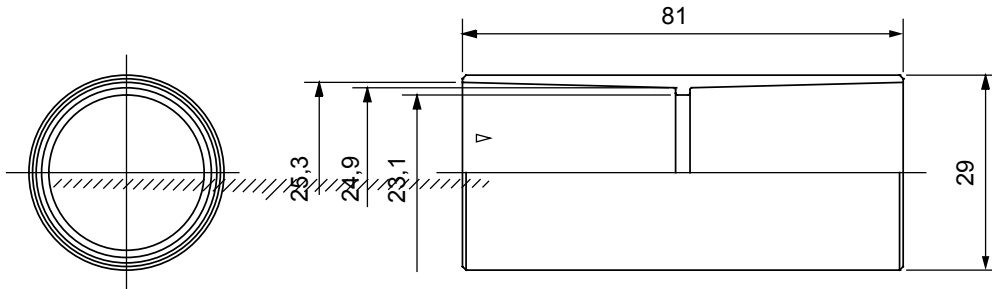

Product Data Sheet

DX40025

RK Range

Routing components for rigid protective conduits with IP40 and IP67 protection degree.

Colour	Grey RAL 7035	IP degree	IP40
Conduits Ø (mm)	25	Type of material	Halogen-free in compliance with EN 60754-2
Electrocod	21221		

DIMENSIONAL

TECHNICAL SYMBOLOGY

IP

HF
HALOGEN FREE

IP40

STANDARDS/APPROVALS

GEWISS S.p.A. Via A. Volta, 1
24069 Cenate Sotto - Bergamo - Italy
tel. +39 035 94 61 11 fax +39 035 94 69 09

www.gewiss.com
sat@gewiss.com
Last update 20/04/2023

Data, measures, designs and pictures are shown only as informative purposes, and could be changed without previous notice