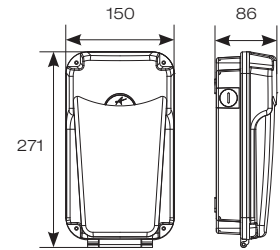

Lynx Mini CCT Wallpack

- Robust compact wall mounted luminaire for general accent illumination and suitable for education, commercial, industrial applications
- All polycarbonate vandal resistant body with fresnel lens
- Tamper-proof allen key screws supplied as standard
- Multiple conduit entry and BESA box fixing points
- Hinged front face allows for a quick and easy installation
- Selectable CCT between 3000K and 4000K output
- Photocell and sensor options
- Powered by Tridonic

INPUT	HERTZ	TEMP	LIFETIME (HRS)	CRI	SDCM	BEAM ANGLE	CLASS	IP	IK
230V	50/60Hz	-10°C to 40°C	L70 56,000	Ra 80	6	25°x75°	2	IP65	IK08

CODE	DESCRIPTION	WATTAGE	CCT	LUMENS	LM/W	TRADE
AMLWPLED/CCT	CCT Selectable	15W	3000/4000K	1172lm (4000K)	78lm (4000K)	£95.50