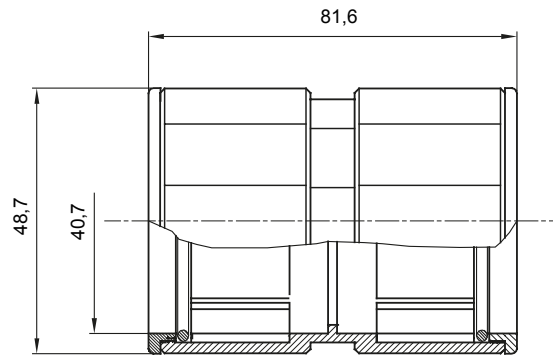

Routing components for rigid protective conduits with IP40 and IP67 protection degree.

Colour	Grey RAL 7035	IP degree	IP67
Conduits Ø (mm)	40	Type of material	Halogen-free in compliance with EN 60754-2
Electrocod	21221		

DIMENSIONAL

TECHNICAL SYMBOLOGY

IP

HF
HALOGEN FREE

IP67

STANDARDS/APPROVALS