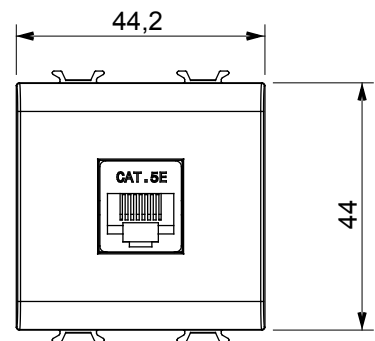

## GW12434

CHORUSMART - Domestic range

Wide range of control devices, sockets for power supply (conforming to national and international standards) signal pick-up, climate control, comfort management, technical alarm signalling and emergency lighting management. The ChoruSmart modular devices are available in five colours, glossy white, satin white, natural beige, satin black and lacquered titanium and in various sizes from 1/2, 1, 2 and 3 modules. Thanks to the mounting supports for rectangular, square and round boxes, endless combinations can be created with the ChoruSmart range of plates.

Category	Data socket	Description	RJ45
Colour	Satin black	Use category	5e
Cables	UTP	Connection	Toolless
Number pairs	4	Standard	EN 60603-7-2
No. modules	2	Electrocod	3722
Material	Technopolymer		

### DIMENSIONAL