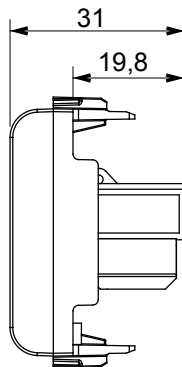

## GW12434

CHORUSMART - Domestic range

Wide range of control devices, sockets for power supply (conforming to national and international standards) signal pick-up, climate control, comfort management, technical alarm signalling and emergency lighting management. The ChoruSmart modular devices are available in five colours, glossy white, satin white, natural beige, satin black and lacquered titanium and in various sizes from 1/2, 1, 2 and 3 modules. Thanks to the mounting supports for rectangular, square and round boxes, endless combinations can be created with the ChoruSmart range of plates.

Category	Data socket	Description	RJ45
Colour	Satin black	Use category	5e
Cables	UTP	Connection	Toolless
Number pairs	4	Standard	EN 60603-7-2
No. modules	2	Electrocod	3722
Material	Technopolymer		

### DIMENSIONAL