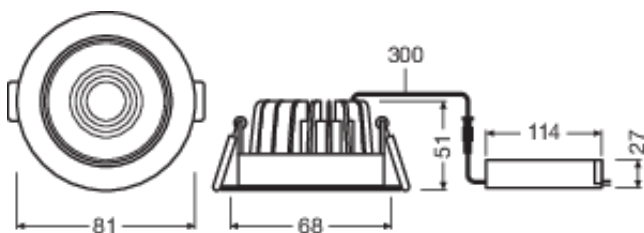

Photometrical data

Luminous flux	670 lm
Luminous efficacy	80 lm/W
Color temperature	4000 K
Light color (designation)	Cool White
Color rendering index Ra	> 80
Standard deviation of color matching	≤ 4 sdcn
Luminous intensity	-
Flickering metric (Pst LM)	-
Stroboscope effect metric (SVM)	-
Photobiological safety group acc. to EN62778	RG0
Photobiological safety group acc. to EN62471	RG0
Beam angle	36 °

LDC typ cone

LDC typ polar

Dimensions & Weight

Diameter	81.00 mm
Height	51.00 mm
Product weight	268.00 g

Product line drawing with numbers

Product line drawing with numbers

Materials & Colors

Product color	Silver
Housing color	Silver
Body material	Aluminum
Light emitting surface material	PMMA
Glow Wire Test according to IEC 60695-2-12	650 °C
Mercury content	0.0 mg

Application & Mounting

Ambient temperature range	-20...+45 °C
Type of connection	Screw terminal, 2-Pole (L,N)
Type of protection	IP44/IP20
Protection class IK (shock resistance)	IK06
Dimmable	Yes
Type of dimming	LEA/TR.EDG
Mounting type	Recessed
Mounting location	Ceiling
Application environment	Indoor
Mounting diameter	68 mm
Mounting depth	90 mm
LED module replaceable	Not replaceable
With light source	Yes

Control gear

ECG - Length	120 mm
ECG - Height	35 mm

Certificates & Standards

Standards	CE / CB / TÜV SÜD / EAC / RoHS
Luminaire with limited surface temperature, "D sign"	No

Ball shot safe	No
----------------	----