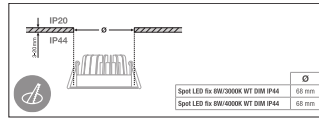

References / Links

- For Guarantee see www.ledvance.com/guarantee

DISCLAIMER

Subject to change without notice. Errors and omission excepted. Always make sure to use the most recent release.