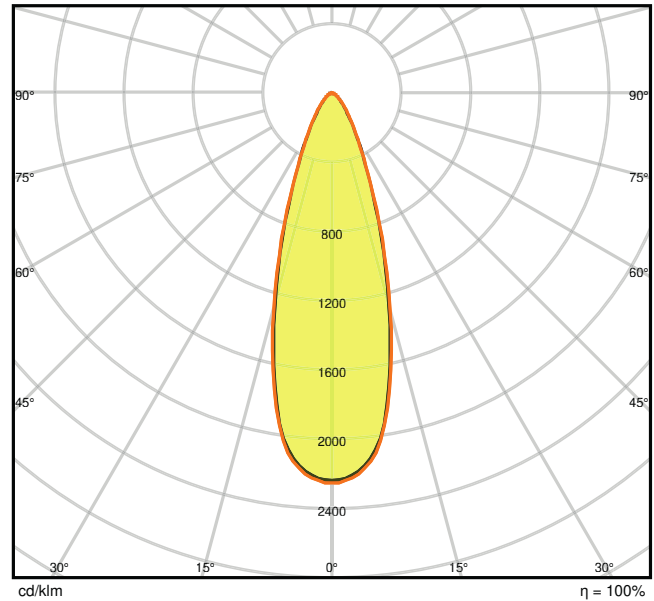

Product features

- Initial color consistency: ≤ 4 SDCM
- Housing material: aluminum
- Lens material: PMMA

TECHNICAL DATA**Electrical data**

Nominal wattage	8.00 W
Nominal voltage	220...240 V
Mains frequency	50...60 Hz
Nominal current	170 mA
Max. number of luminaires per miniature circuit breaker B16	200
Max. number of luminaires per miniature circuit breaker C10	100
Max. number of luminaires per miniature circuit breaker C16	200
Power factor λ	> 0.90
Total harmonic distortion	20 %
Protection class	II
Operating mode	Electronic control gear (ECG)

Photometrical data

Luminous flux	670 lm
Luminous efficacy	80 lm/W
Color temperature	4000 K
Light color (designation)	Cool White
Color rendering index Ra	> 80
Standard deviation of color matching	≤ 4 sdcn
Luminous intensity	-
Flickering metric (Pst LM)	-
Stroboscope effect metric (SVM)	-
Photobiological safety group acc. to EN62778	RG0
Photobiological safety group acc. to EN62471	RG0
Beam angle	36 °

LDC typ cone

LDC typ polar

Dimensions & Weight

Diameter	81.00 mm
Height	51.00 mm
Product weight	268.00 g

Product line drawing with numbers

Product line drawing with numbers

Materials & Colors

Product color	Silver
Housing color	Silver
Body material	Aluminum
Light emitting surface material	PMMA
Glow Wire Test according to IEC 60695-2-12	650 °C
Mercury content	0.0 mg