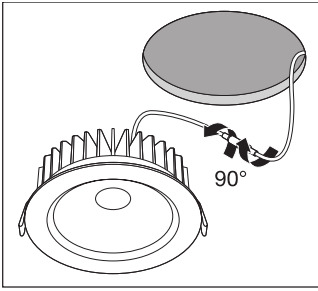

References / Links

- For Guarantee see www.ledvance.com/guarantee

DISCLAIMER

Subject to change without notice. Errors and omission excepted. Always make sure to use the most recent release.