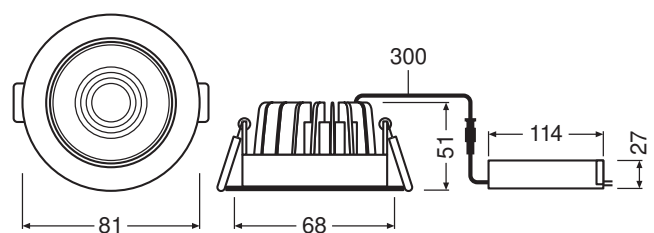

Photometrical data

Luminous flux	670 lm
Luminous efficacy	80 lm/W
Color temperature	4000 K
Light color (designation)	Cool White
Color rendering index Ra	> 80
Standard deviation of color matching	≤ 4 sdcn
Luminous intensity	-
Flickering metric (Pst LM)	-
Stroboscope effect metric (SVM)	-
Photobiological safety group acc. to EN62778	RG0
Photobiological safety group acc. to EN62471	RG0
Beam angle	36 °

LDC typ cone

LDC typ polar

Dimensions & Weight

Diameter	81.00 mm
Height	51.00 mm
Product weight	268.00 g

Product line drawing with numbers

Product line drawing with numbers

Materials & Colors

Product color	Silver
Housing color	Silver
Body material	Aluminum
Light emitting surface material	PMMA
Glow Wire Test according to IEC 60695-2-12	650 °C
Mercury content	0.0 mg

Application & Mounting

Ambient temperature range	-20...+45 °C
Type of connection	Screw terminal, 2-Pole (L,N)
Type of protection	IP44/IP20
Protection class IK (shock resistance)	IK06
Dimmable	Yes
Type of dimming	LEA/TR.EDG
Mounting type	Recessed
Mounting location	Ceiling
Application environment	Indoor
Mounting diameter	68 mm
Mounting depth	90 mm
LED module replaceable	Not replaceable
With light source	Yes

Control gear

ECG - Length	120 mm
ECG - Height	35 mm

Certificates & Standards

Standards	CE / CB / TÜV SÜD / EAC / RoHS
Luminaire with limited surface temperature, "D sign"	No

Ball shot safe	No
----------------	----