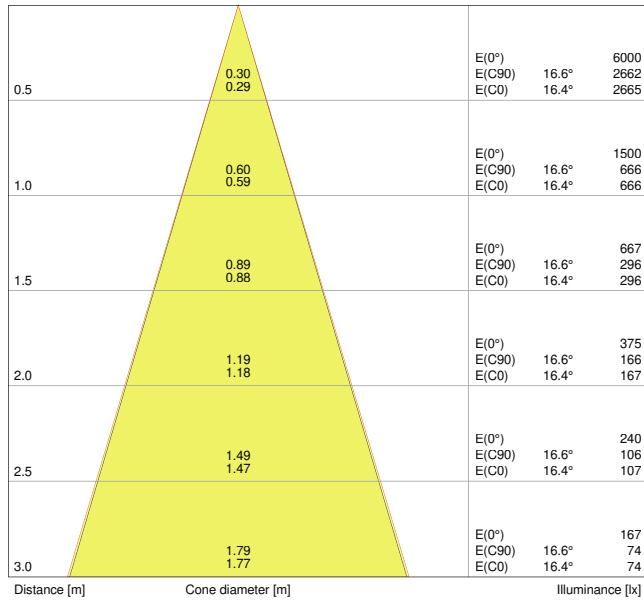

Product features

- Initial color consistency: ≤ 4 SDCM
- Housing material: aluminum
- Lens material: PMMA

TECHNICAL DATA**Electrical data**

Nominal wattage	8.00 W
Nominal voltage	220...240 V
Mains frequency	50...60 Hz
Nominal current	170 mA
Max. number of luminaires per miniature circuit breaker B16	200
Max. number of luminaires per miniature circuit breaker C10	100
Max. number of luminaires per miniature circuit breaker C16	200
Power factor λ	> 0.90
Total harmonic distortion	20 %
Protection class	II
Operating mode	Electronic control gear (ECG)

Photometrical data

Luminous flux	670 lm
Luminous efficacy	80 lm/W
Color temperature	4000 K
Light color (designation)	Cool White
Color rendering index Ra	> 80
Standard deviation of color matching	≤ 4 sdcn
Luminous intensity	-
Flickering metric (Pst LM)	-
Stroboscope effect metric (SVM)	-
Photobiological safety group acc. to EN62778	RG0
Photobiological safety group acc. to EN62471	RG0
Beam angle	36 °

LDC typ cone

LDC typ polar

Dimensions & Weight

Diameter	81.00 mm
Height	51.00 mm
Product weight	268.00 g

Product line drawing with numbers

Product line drawing with numbers

Materials & Colors

Product color	Silver
Housing color	Silver
Body material	Aluminum
Light emitting surface material	PMMA
Glow Wire Test according to IEC 60695-2-12	650 °C
Mercury content	0.0 mg