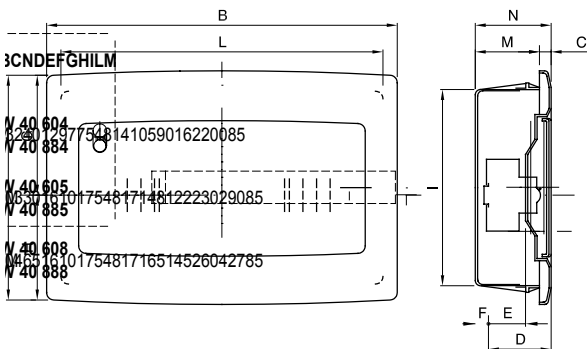

Product Data Sheet

GW40888BS

40 CDI Range

The IP40 protected flush mounting enclosures are available in sizes from 8 to 72M and are equipped with screw multipolar terminal blocks, 80 A IP 20. They are available with a smoked transparent door (particularly suitable for the commercial and industrial sector) or a blank door (ideal for domestic application); the terminal blocks allow to create simple and neat wiring reducing the set-up time of the enclosure.

Insulation class	II (according to IEC 61140 standards)	Colour	White RAL 9016
Outer dim. LxHxD (mm)	465x310x85	IP degree	IP40
Installation	For brick wall	Dispersible power (W)	50
Mechanical resistance	IK08	Rated voltage	400 V
Door colour	Blank	Terminal blocks	80 A - IP20 bipolar holes with screws
No. of modules EN 50022	18	Rated current	125 A
Glow Wire Test	650 °C	Operating temperature	-15 ÷ +60°C
Type of material	Halogen-free in compliance with EN 60754-2 Electrocod 0311		
Thermo-pressure with ball	70 °C	Standard	EN 60670-1 (CEI 23-48) IEC60670-24 CEI 23-49
Insulation voltage	750 V	Pole 1 (mm ²)	N/E (3x16) + (17x10)
Pole 2 (mm ²)	N/E (3x16) + (17x10)		

DIMENSIONAL

TECHNICAL SYMBOLOGY

 II (according to IEC 61140 standards)	IP IP40	IK IK08	GWT 650 °C	INSTALLATION  -15 ÷ +60°C	HF HALOGEN FREE Halogen-free in compliance with EN 60754-2	 70 °C
--	-------------------	-------------------	----------------------	---	---	--