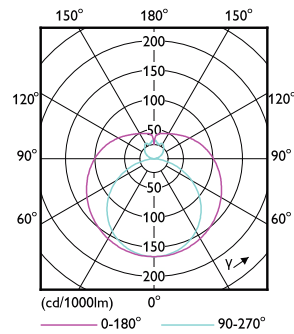

Product Length	1,500 mm
Bulb Shape	Tube, double-ended
Approval and Application	
Energy Saving Product	Yes
Approval Marks	RoHS compliance TUV CE marking KEMA Keur certificate
Energy Consumption kWh/1000 h	23 kWh
EPREL Registration Number	1,095,874
CE mark	Yes
EU RoHS compliant	Yes

Dimensional drawing

Product	D1	D2	A1	A2	A3
MAS LEDtube VLE 1500mm UO 23W 830 T8	25.8 mm	28 mm	1,498.8 mm	1,505.9 mm	1,513 mm

Photometric data

Spectral Power Distribution Colour - MAS LEDtube VLE 1500mm UO 23W 830 T8

Light Distribution Diagram - MAS LEDtube VLE 1500mm UO 23W 830 T8

MASTER Value LEDtube T8

Photometric data

Technical Parameters 43 Page 11 of 17

Lifetime

Life Expectancy Diagram - MAS LEDtube VLE 1500mm UO 23W 830 T8