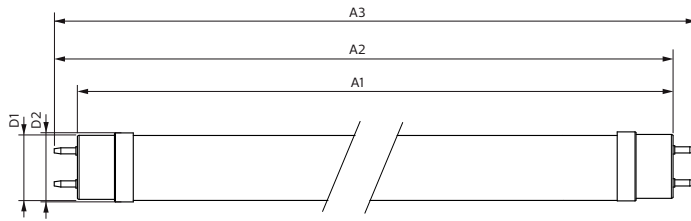

Product Length	1,500 mm
Bulb Shape	Tube, double-ended
Approval and Application	
Energy Saving Product	Yes
Approval Marks	RoHS compliance TUV CE marking KEMA Keur certificate
Energy Consumption kWh/1000 h	23 kWh
EPREL Registration Number	1,095,874
CE mark	Yes
EU RoHS compliant	Yes

Dimensional drawing

Product	D1	D2	A1	A2	A3
MAS LEDtube VLE 1500mm UO 23W 830 T8	25.8 mm	28 mm	1,498.8 mm	1,505.9 mm	1,513 mm

Photometric data

Spectral Power Distribution Colour - MAS LEDtube VLE 1500mm UO 23W 830 T8