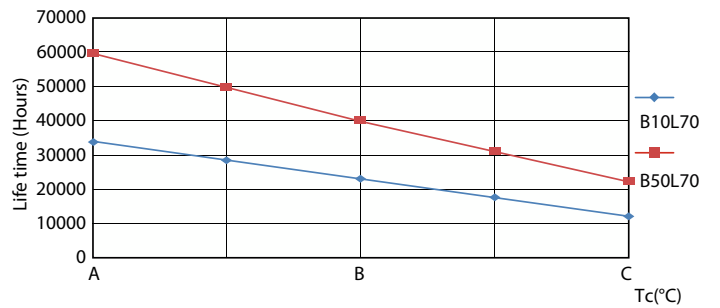

Product data

General Information	
Cap-Base	G13 [Medium Bi-Pin Fluorescent]
Nominal lifetime	60,000 hour(s)
Switching Cycle	200,000
Lighting Technology	LED
Flux measurement reference	Sphere

Light Technical	
Color Code	830 [CCT of 3000K]
Beam Angle (Nom)	190 degree(s)
Luminous Flux	3,400 lumen
Color Designation	White (WH)
Correlated Color Temperature (Nom)	3000 K
Luminous Efficacy (rated) (Nom)	147.00 lm/W
Color Consistency	<6
Color rendering index (CRI)	80
LLMF At End Of Nominal Lifetime (Nom)	70 %

Light Distribution Diagram - MAS LEDtube VLE 1500mm UO 23W 830 T8

MASTER Value LEDtube T8

Photometric data

Technical Parameters 43 Page 11 of 17

Lifetime

Life Expectancy Diagram - MAS LEDtube VLE 1500mm UO 23W 830 T8