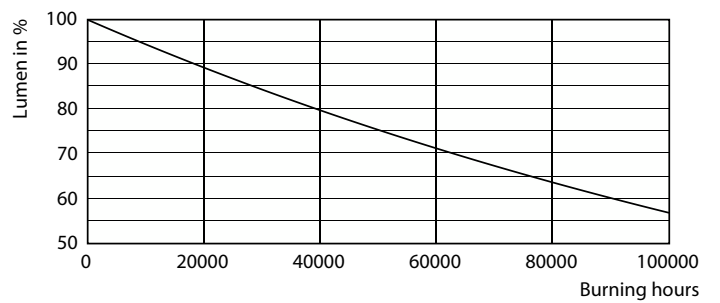

Lumen Maintenance Diagram - MAS LEDtube VLE 1500mm UO 23W 830 T8