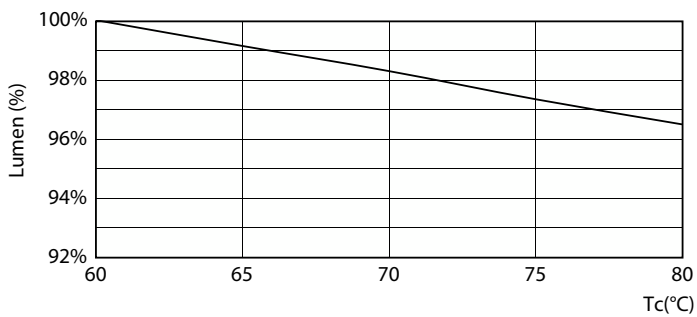

Life Expectancy Diagram - MAS LEDtube VLE 1500mm UO 23W 830 T8

Lumen Maintenance Diagram - MAS LEDtube VLE 1500mm UO 23W 830 T8