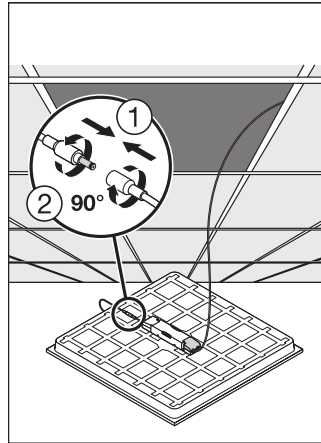

Product code	Packaging unit (Pieces/Unit)	Dimensions (length x width x height)	Gross weight	Volume
4099854014390	Folding box 1	52 mm x 647 mm x 719 mm	2522.00 g	24.19 dm³
4099854014406	Shipping box 4	672 mm x 227 mm x 749 mm	12218.00 g	114.26 dm³

The mentioned product code describes the smallest quantity unit which can be ordered. One shipping unit can contain one or more single products. When placing an order, for the quantity please enter single or multiples of a shipping unit.

ADDITIONAL CATALOG INFORMATION

References / Links

– For Guarantee see www.ledvance.com/guarantee

DISCLAIMER

Subject to change without notice. Errors and omission excepted. Always make sure to use the most recent release.