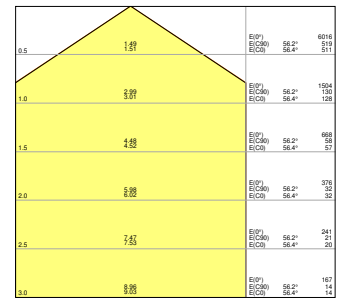

¹⁾ CRI80 versions of the Panel Comfort family are fulfilling the technical minimum requirements according to the German BEG subsidy program for energy efficient luminaires

Photometrical data

Luminous flux	4320 lm ¹⁾
Luminous efficacy	130 lm/W ¹⁾
Color temperature	4000 K
Light color (designation)	Cool White
Color rendering index Ra	> 80
Standard deviation of color matching	≤3 sdcn
Low flicker	Yes
Flickering metric (Pst LM)	<1
Stroboscope effect metric (SVM)	< 0.4
Photobiological safety group acc. to EN62778	RG0
Beam angle	110 °

PL CMFT 625 P 33W 840 DALIVR
EM CONVERSION BOX

PL CMFT 625 P 33W 840 DALIVR
EM

PL CMFT 625 P 33W 840 DALIVR
EM

PL CMFT 625 P 33W 840 DALIVR

PL CMFT 625 P 33W 840 DALIVR

Dimensions & Weight

Length	620.00 mm
Width	620.00 mm
Height	32.00 mm
Product weight	2010.00 g