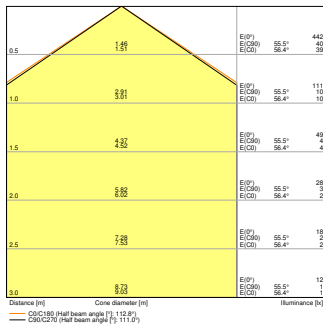

PL CMFT 625 P 33W 840 DALIVR
EM CONVERSION BOX