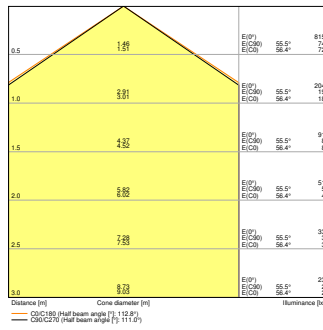

PL CMFT 625 P 33W 840 DALIVR
EM