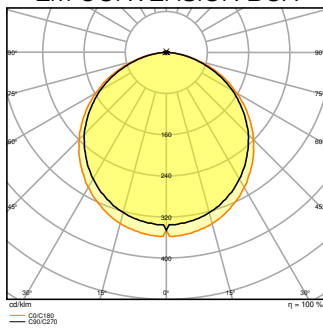

PL CMFT 625 P 33W 840 DALIVR
EM CONVERSION BOX