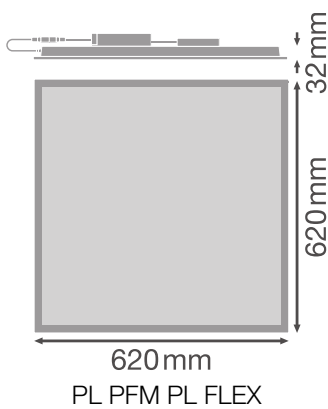

PRODUCT DATASHEET

PL CMFT 625 P 33W 840 DALIVR

PANEL COMFORT 625 DALI | Square recessed panel luminaire, for 625 x 625 mm ceiling systems and DALI-2 IoT technology

Areas of application

- Direct replacement for recessed luminaires with fluorescent lamps
- Offices, conference rooms
- Reception areas, foyers, corridors, elevators
- Suitable for recessed ceiling systems with grid size of 625 x 625 mm

¹⁾ CRI80 versions of the Panel Comfort family are fulfilling the technical minimum requirements according to the German BEG subsidy program for energy efficient luminaires

Photometrical data

Luminous flux	4320 lm ¹⁾
Luminous efficacy	130 lm/W ¹⁾
Color temperature	4000 K
Light color (designation)	Cool White
Color rendering index Ra	> 80
Standard deviation of color matching	≤3 sdcn
Low flicker	Yes
Flickering metric (Pst LM)	<1
Stroboscope effect metric (SVM)	< 0.4
Photobiological safety group acc. to EN62778	RG0
Beam angle	110 °

PL CMFT 625 P 33W 840 DALIVR
EM CONVERSION BOX

PL CMFT 625 P 33W 840 DALIVR
EM

PL CMFT 625 P 33W 840 DALIVR
EM

PL CMFT 625 P 33W 840 DALIVR

PL CMFT 625 P 33W 840 DALIVR

Dimensions & Weight

Length	620.00 mm
Width	620.00 mm
Height	32.00 mm
Product weight	2010.00 g

Materials & Colors

Product color	White
Housing color	White
Body material	Steel
Cover material	Polystyrene (PS)
Light emitting surface material	Polystyrene
Glow Wire Test according to IEC 60695-2-12	650 °C
Mercury content	0.0 mg