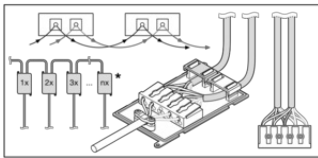

Product code	Packaging unit (Pieces/Unit)	Dimensions (length x width x height)	Gross weight	Volume
4099854014390	Folding box 1	52 mm x 647 mm x 719 mm	2522.00 g	24.19 dm³
4099854014406	Shipping box 4	672 mm x 227 mm x 749 mm	12218.00 g	114.26 dm³

The mentioned product code describes the smallest quantity unit which can be ordered. One shipping unit can contain one or more single products. When placing an order, for the quantity please enter single or multiples of a shipping unit.

ADDITIONAL CATALOG INFORMATION

References / Links

– For Guarantee see www.ledvance.com/guarantee

DISCLAIMER

Subject to change without notice. Errors and omission excepted. Always make sure to use the most recent release.