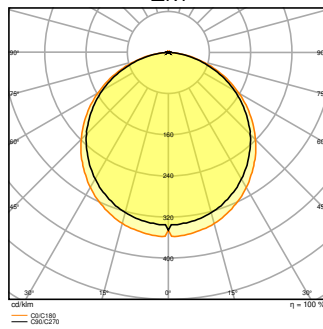

¹⁾ CRI80 versions of the Panel Comfort family are fulfilling the technical minimum requirements according to the German BEG subsidy program for energy efficient luminaires

Photometrical data

Luminous flux	4320 lm ¹⁾
Luminous efficacy	130 lm/W ¹⁾
Color temperature	4000 K
Light color (designation)	Cool White
Color rendering index Ra	> 80
Standard deviation of color matching	≤3 sdcn
Low flicker	Yes
Flickering metric (Pst LM)	<1
Stroboscope effect metric (SVM)	< 0.4
Photobiological safety group acc. to EN62778	RG0
Beam angle	110 °

PL CMFT 625 P 33W 840 DALIVR
EM CONVERSION BOX

PL CMFT 625 P 33W 840 DALIVR
EM

PL CMFT 625 P 33W 840 DALIVR
EM

PL CMFT 625 P 33W 840 DALIVR

PL CMFT 625 P 33W 840 DALIVR

Dimensions & Weight

Length	620.00 mm
Width	620.00 mm
Height	32.00 mm
Product weight	2010.00 g