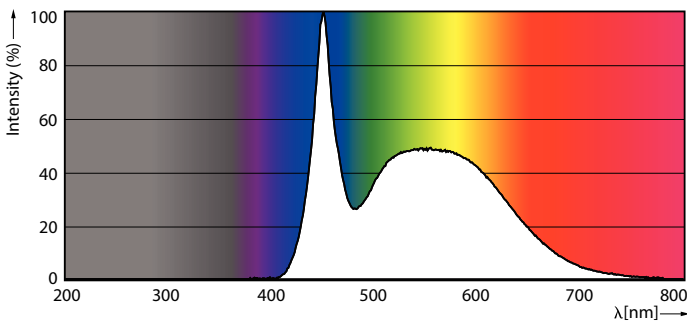

Product data

General Information	
Cap-Base	E14 [E14]
Nominal lifetime	15,000 hour(s)
Switching Cycle	50,000
Lighting Technology	LED

Light Technical	
Color Code	865 [CCT of 6500K]
Luminous Flux	470 lumen
Color Designation	Cool Daylight
Correlated Color Temperature (Nom)	6500 K
Luminous Efficacy (rated) (Nom)	94.00 lm/W
Color Consistency	<6
Color rendering index (CRI)	80
LLMF At End Of Nominal Lifetime (Nom)	70 %

Dimensional drawing

Product	D	C
CorePro candle ND 5-40W E14 865 B35 FR	35 mm	106 mm

Photometric data

Spectral Power Distribution Colour - CorePro candle ND 5-40W E14 865 B35 FR

CorePro Plastic LEDcandles & lusters