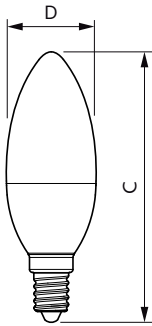

Temperature	
T-Case Maximum (Nom)	81 °C

Controls and Dimming	
Dimmable	No

CorePro Plastic LEDcandles & lusters

Mechanical and Housing

Bulb Finish	Frosted
Bulb Shape	B35 [B 35mm]

Approval and Application

Energy Consumption kWh/1000 h	5 kWh
EPREL Registration Number	453,201
CE mark	Yes
EU RoHS compliant	Yes

Product Data

Full product code	871951431258600
-------------------	-----------------

Order product name	CorePro candle ND 5-40W E14 865 B35 FR
Order code	929002969202
Numerator - Quantity Per Pack	1
Numerator - Packs per outer box	10
Material number (12NC)	929002969202
Full product name	CorePro candle ND 5-40W E14 865 B35 FR
EAN/UPC - Case	8719514312593

Dimensional drawing

Product	D	C
CorePro candle ND 5-40W E14 865 B35 FR	35 mm	106 mm

Photometric data

Spectral Power Distribution Colour - CorePro candle ND 5-40W E14 865 B35 FR

CorePro Plastic LEDcandles & lusters