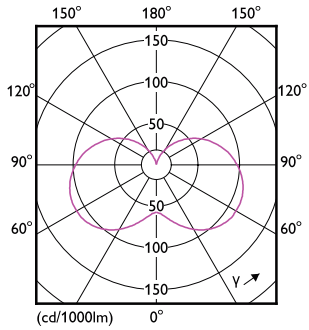

Product Data

Full product code	871951431258600
-------------------	-----------------

Order product name	CorePro candle ND 5-40W E14 865 B35 FR
Order code	929002969202
Numerator - Quantity Per Pack	1
Numerator - Packs per outer box	10
Material number (12NC)	929002969202
Full product name	CorePro candle ND 5-40W E14 865 B35 FR
EAN/UPC - Case	8719514312593

Dimensional drawing

Product	D	C
CorePro candle ND 5-40W E14 865 B35 FR	35 mm	106 mm

Photometric data

Spectral Power Distribution Colour - CorePro candle ND 5-40W E14 865 B35 FR

CorePro Plastic LEDcandles & lusters

Photometric data

Light Distribution Diagram - CorePro candle ND 5-40W E14 865 B35 FR

Lifetime

Life Expectancy Diagram - CorePro candle ND 5-40W E14 865 B35 FR

Lumen Maintenance Diagram - CorePro candle ND 5-40W E14 865 B35 FR