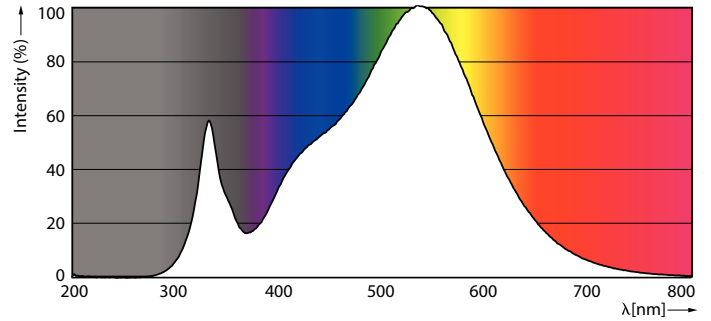

CorePro LEDtube EM/Mains T8

Photometric data

Spectral Power Distribution Colour - CorePro LEDtube 1500mm UO 25.9W 830 T8