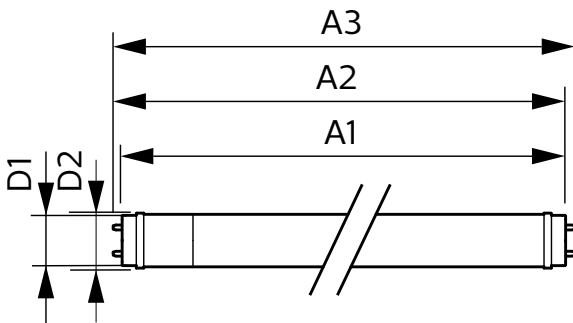

Product data

General Information			
Cap-Base	G13	Luminous Flux	3,320 lm
Nominal lifetime	50,000 hour(s)	Color Designation	White (WH)
Switching Cycle	200,000	Correlated Color Temperature (Nom)	3000 K
Lighting Technology	LED	Luminous Efficacy (rated) (Nom)	128 lm/W
Flux measurement reference	Sphere	Color Consistency	<6
		Color rendering index (CRI)	80
		LLMF At End Of Nominal Lifetime (Nom)	70 %
		Photobiological safety according to EN 62471	RGO
Light Technical			
Color Code	830 [CCT of 3000K]		
Beam Angle (Nom)	240 degree(s)		

Temperature	
T-Case Maximum (Nom)	55 °C

Controls and Dimming	
Dimmable	No

Mechanical and Housing	
Bulb Finish	Frosted
Bulb Material	Glass
Product Length	1,500 mm
Bulb Shape	T8

Net Weight (Piece)	0.270 kg
Approval and Application	
Energy Efficiency Class	E
Energy Saving Product	Yes
Approval Marks	RoHS compliance CE marking KEMA Keur certificate
Energy Consumption kWh/1000 h	26 kWh
EPREL Registration Number	1827721
CE mark	Yes
EU RoHS compliant	Yes
Flickering value (PstLM) - Flickering value as per EN 61000-3-3	1
Stroboscopic effect visibility measure (SVM)	0.4
Ambient temperature range	-20 to +45 °C

Application Conditions	
can it be used in closed luminaires	Yes

Product Data	
Order product name	CorePro LEDtube 1500mm UO 25.9W 830 T8
Full product name	CorePro LEDtube 1500mm UO 25.9W 830 T8
Full product code	872016927864600
Order code	929003746402
Material Nr. (12NC)	929003746402
Numerator - Quantity Per Pack	1
EAN/UPC - Product/Case	8720169278646
Numerator - Packs per outer box	20
EAN/UPC - Case	8720169278653

Dimensional drawing

Product	D1	D2	A1	A2	A3
CorePro LEDtube 1500mm UO 25.9W 830 T8	25.7 mm	28 mm	1,500 mm	1,507.1 mm	1,514.2 mm

CorePro LEDtube EM/Mains T8

Photometric data

General uniform lighting - CorePro LEDtube 1500mm UO 25.9W 830 T8