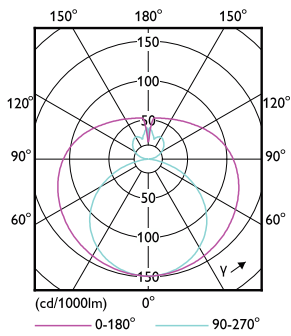

Temperature	
T-Case Maximum (Nom)	55 °C

Controls and Dimming	
Dimmable	No

Mechanical and Housing	
Bulb Finish	Frosted
Bulb Material	Glass
Product Length	1,500 mm
Bulb Shape	T8

Net Weight (Piece)	0.270 kg
Approval and Application	
Energy Efficiency Class	E
Energy Saving Product	Yes
Approval Marks	RoHS compliance CE marking KEMA Keur certificate
Energy Consumption kWh/1000 h	26 kWh
EPREL Registration Number	1827721
CE mark	Yes
EU RoHS compliant	Yes
Flickering value (PstLM) - Flickering value as per EN 61000-3-3	1
Stroboscopic effect visibility measure (SVM)	0.4
Ambient temperature range	-20 to +45 °C

Dimensional drawing

Product	D1	D2	A1	A2	A3
CorePro LEDtube 1500mm UO 25.9W 830 T8	25.7 mm	28 mm	1,500 mm	1,507.1 mm	1,514.2 mm

CorePro LEDtube EM/Mains T8

Photometric data

General uniform lighting - CorePro LEDtube 1500mm UO 25.9W 830 T8

Spectral Power Distribution Colour - CorePro LEDtube 1500mm UO 25.9W 830 T8

Light Distribution Diagram - CorePro LEDtube 1500mm UO 25.9W 830 T8

Lifetime

Life Expectancy Diagram

FailureRate

CorePro LEDtube EM/Mains T8