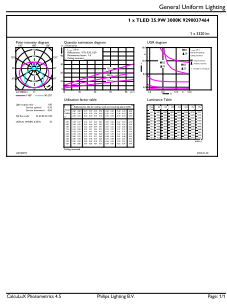

Temperature	
T-Case Maximum (Nom)	55 °C

Controls and Dimming	
Dimmable	No

Mechanical and Housing	
Bulb Finish	Frosted
Bulb Material	Glass
Product Length	1,500 mm
Bulb Shape	T8

Net Weight (Piece)	0.270 kg
Approval and Application	
Energy Efficiency Class	E
Energy Saving Product	Yes
Approval Marks	RoHS compliance CE marking KEMA Keur certificate
Energy Consumption kWh/1000 h	26 kWh
EPREL Registration Number	1827721
CE mark	Yes
EU RoHS compliant	Yes
Flickering value (PstLM) - Flickering value as per EN 61000-3-3	1
Stroboscopic effect visibility measure (SVM)	0.4
Ambient temperature range	-20 to +45 °C

Application Conditions	
can it be used in closed luminaires	Yes

Product Data	
Order product name	CorePro LEDtube 1500mm UO 25.9W 830 T8
Full product name	CorePro LEDtube 1500mm UO 25.9W 830 T8
Full product code	872016927864600
Order code	929003746402
Material Nr. (12NC)	929003746402
Numerator - Quantity Per Pack	1
EAN/UPC - Product/Case	8720169278646
Numerator - Packs per outer box	20
EAN/UPC - Case	8720169278653

Dimensional drawing

Product	D1	D2	A1	A2	A3
CorePro LEDtube 1500mm UO 25.9W 830 T8	25.7 mm	28 mm	1,500 mm	1,507.1 mm	1,514.2 mm

CorePro LEDtube EM/Mains T8

Photometric data

General uniform lighting - CorePro LEDtube 1500mm UO 25.9W 830 T8

Spectral Power Distribution Colour - CorePro LEDtube 1500mm UO 25.9W 830 T8

Light Distribution Diagram - CorePro LEDtube 1500mm UO 25.9W 830 T8

Lifetime

Life Expectancy Diagram

FailureRate

CorePro LEDtube EM/Mains T8