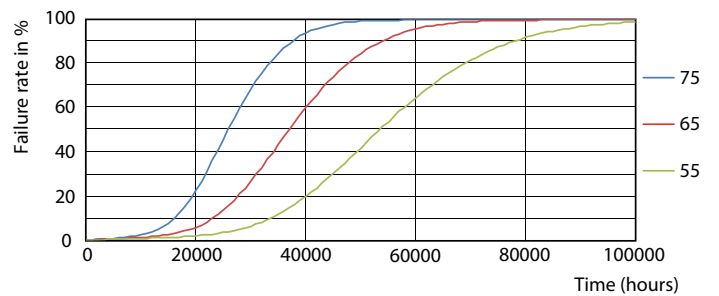

Spectral Power Distribution Colour - CorePro LEDtube 1500mm UO 25.9W 830 T8

Light Distribution Diagram - CorePro LEDtube 1500mm UO 25.9W 830 T8

Lifetime

Life Expectancy Diagram

FailureRate

CorePro LEDtube EM/Mains T8