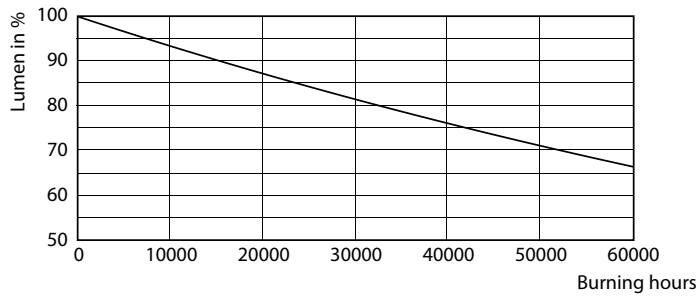

CorePro LEDtube EM/Mains T8

Lifetime

LifetimeVsTc