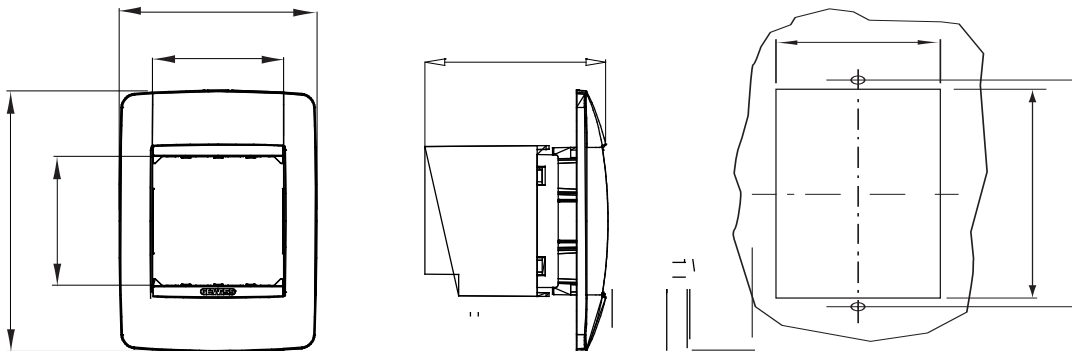

Product Data Sheet

GW16712TB

CHORUSMART - Domestic range

Range of ChoruSmart domestic series plates, made in a wide variety of shapes, colours, materials and finishes. It includes five different shapes (ONE, GEO, EGO, LUX, ICE and ICE Touch) for rectangular boxes with a capacity of up to 12 modules and three different shapes (ONE International, GEO International and LUX International) suitable for round/square boxes, both single and combined in horizontal or vertical configurations, with a capacity of 2 up to 2+2+2+2 modules. All ChoruSmart domestic series plates use the same supports, without the need for additional adapters. The range also includes blank plates, watertight IP55 plates and contour plates.

Description	2 modules	Colour Plate	Glossy white
Finishing	Glossy	Characteristics	Halogen free
Glow wire test	650 °C	Thermo-pressure with ball	70 °C
Standard	EN 60670-1	Electrocod	0110

DIMENSIONAL

TECHNICAL SYMBOLOGY