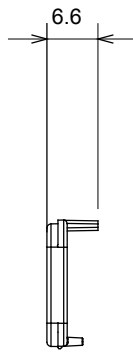

## GW10549

CHORUSMART - Domestic range

Wide range of control devices, sockets for power supply (conforming to national and international standards) signal pick-up, climate control, comfort management, technical alarm signalling and emergency lighting management. The ChoruSmart modular devices are available in five colours, glossy white, satin white, natural beige, satin black and lacquered titanium and in various sizes from 1/2, 1, 2 and 3 modules. Thanks to the mounting supports for rectangular, square and round boxes, endless combinations can be created with the ChoruSmart range of plates.

| Category       | Interchangeable diffuser | Type                      | Interchangeable |
|----------------|--------------------------|---------------------------|-----------------|
| Colour         | Opal diffuser            | Description               | Diffusers       |
| Standard       | EN 60669-1               | Thermo-pressure with ball | 125 °C          |
| Glow Wire Test | 850 °C                   | Symbol                    | Opal diffuser   |
| Material       | Technopolymer            | Electrocod                | 0130            |

### DIMENSIONAL