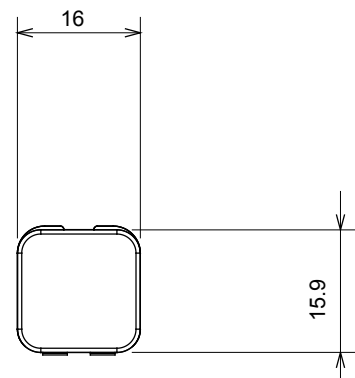

## GW10549

CHORUSMART - Domestic range

Wide range of control devices, sockets for power supply (conforming to national and international standards) signal pick-up, climate control, comfort management, technical alarm signalling and emergency lighting management. The ChoruSmart modular devices are available in five colours, glossy white, satin white, natural beige, satin black and lacquered titanium and in various sizes from 1/2, 1, 2 and 3 modules. Thanks to the mounting supports for rectangular, square and round boxes, endless combinations can be created with the ChoruSmart range of plates.

### DIMENSIONAL