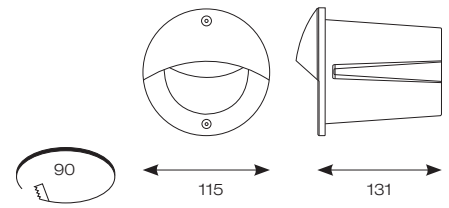

Parona

- Compact low level circular LED pathway light with downward light spill suitable for residential and hospitality applications
- Die-cast aluminium construction with graphite paint finish
- Supplied c/w plastic installation box and pre-wired with 1 metre of rubber insulated cable for ease of installation
- Non-dimmable

INPUT	HERTZ	TEMP	LIFETIME (HRS)	CRI	SDCM	BEAM ANGLE	CLASS	IP	IK
230V	50/60Hz	-20°C to 25°C	L70 50,000	Ra 80	5	70°	1	IP65	IK02

CODE	DESCRIPTION	WATTAGE	CCT	LUMENS	LM/W	TRADE
APCLEDWL	Cool White	3W	4000K	68lm	23lm	£109.00